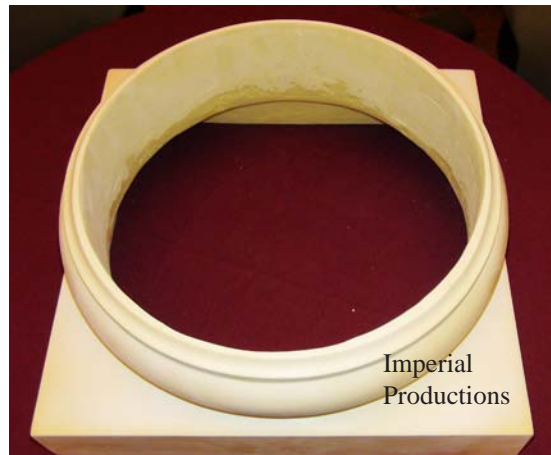

# Tuscan Base IPTB16 EconPolymer™

Tuscan Column

EconPolymer™  
 Made from Molds  
 Synthetic Polyurethane Not Primed  
 Interior & Exterior Use  
 Insect, Rot, Water Resistant  
 Same Density as White Pine

Inside Hole Diameter  
 16-1/4"  
 41.2cm

-----  
 Total  
 Height  
 8-5/16"  
 21.1cm  
 -----

Round  
 Height  
 4-9/16"  
 11.6cm

Square  
 Height  
 3-3/4"  
 9.5cm

Square  
 Depth  
 19-9/16"  
 49.7cm

Diagonal  
 27-5/8"  
 70cm

Square Width  
 19-9/16" (49.7cm)

\* All specifications subject to change without notice,  
 Final products & Measurements may vary from this brochure Manufacturing tolerences +/- 1/8" (.31cm)