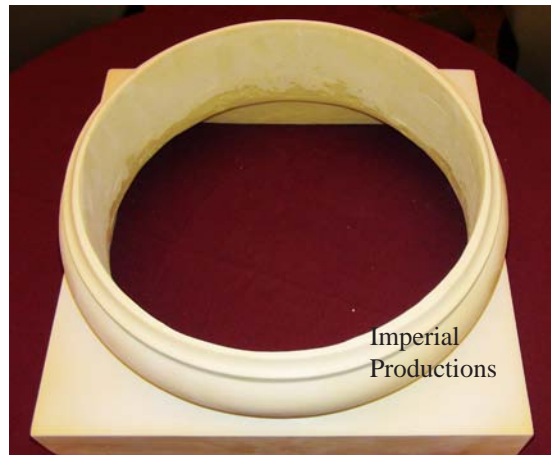

# Tuscan Base IPTB18 EconPolymer™

Tuscan Column

Inside Hole Fits  
17-1/2" (44.4cm) column

-----  
Total  
Height  
10-1/8"  
25.7cm  
-----

Square  
Depth  
24-1/8"  
61.2cm

Diagonal  
34"  
86cm

Square Width  
24-1/8" (61.2cm)

EconPolymer™  
Made from Molds  
Synthetic Polyurethane Not Primed  
Interior & Exterior Use  
Insect, Rot, Water Resistant  
Same Density as White Pine

\* All specifications subject to change without notice,  
Final products & Measurements may vary from this brochure Manufacturing tolerences +/- 1/8" (.31cm)