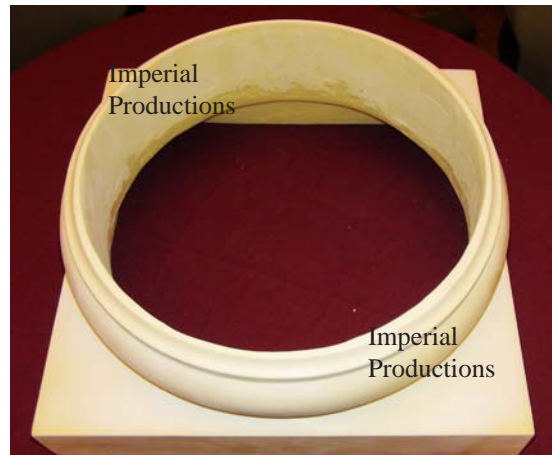

Tuscan Base IPTB20 EconPolymer™

Tuscan Column

Inside Hole Fits
19-1/2" (49.5cm) column

Total
Height
10-3/4"
27.3cm

Square
Depth
27"
68.5cm

Diagonal
38"
96.5cm

Square Width
27" (68.5cm)

EconPolymer™
Made from Molds Not Primed
Synthetic Polyurethane
Interior & Exterior Use
Insect, Rot, Water Resistant
Same Density as White Pine

* All specifications subject to change without notice,
Final products & Measurements may vary from this brochure Manufacturing tolerences +/- 1/8" (.31cm)

Imperial Productions®

1-800-399-7585

Imperial Productions & Distribution Inc Toronto / New York