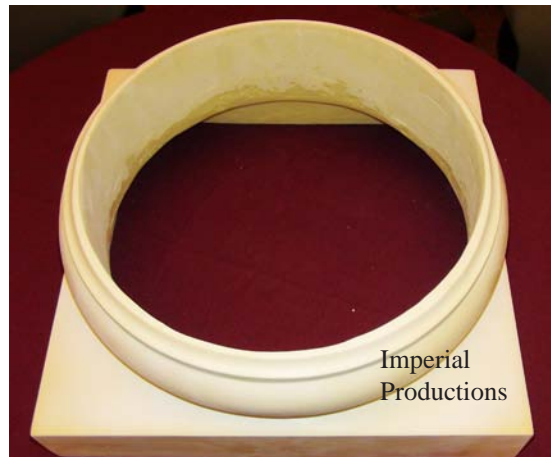

Tuscan Base IPTB30 Fiberglass

Tuscan Column

Made from Molds
Interior & Exterior Use
Insect, Rot, Water Resistant

Inside Hole Fits
30" (76.2 cm) column

Total
Height
16-1/2"
41.9cm

Square
Depth
40-1/2"
102.8cm

Diagonal
57-5/8"
146.3cm

Square Width
40-1/2" (102.8cm)

* All specifications subject to change without notice,
Final products & Measurements may vary from this brochure Manufacturing tolerences +- 1/8" (.31cm)