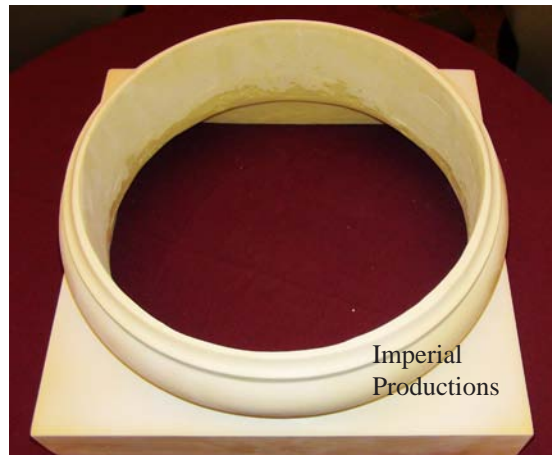

Tuscan Base IPTB36 Fiberglass

Tuscan Column

Inside Hole Fits
36" (91.4 cm) column

Total
Height
20-1/8"
51.1cm

Square
Depth
48-3/4"
123.8cm

Diagonal
69"
175cm

Square Width
48-3/4" (123.8cm)

EconPolymer™
Made from Molds
Synthetic Polyurethane
Interior & Exterior Use
Insect, Rot, Water Resistant
Same Density as White Pine

* All specifications subject to change without notice,
Final products & Measurements may vary from this brochure Manufacturing tolerences +- 1/8" (.31cm)

Imperial Productions®

1-800-399-7585

Imperial Productions & Distribution Inc Toronto / New York