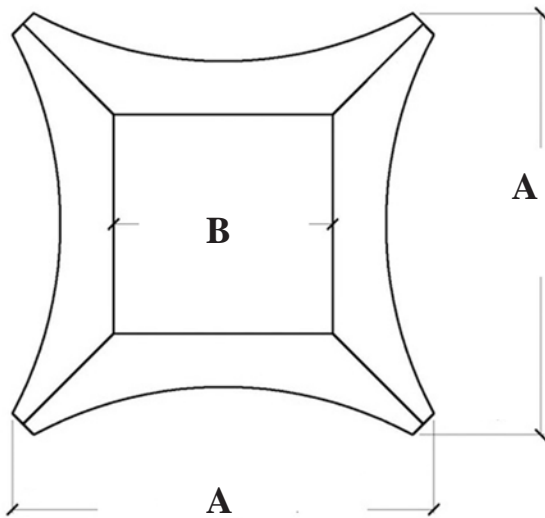

Roman Corinthian Capital

IPAPRC104

Top Width Full Extent 41-7/8" (106.36cm)

|--- Square Base ---| 28-5/8" (72.7cm)

A) Widest Point at Top
41-7/8" (106.36cm)

B) Inside Square
approx 24" (60.96cm)

Total Height
30-7/8"
78/42cm