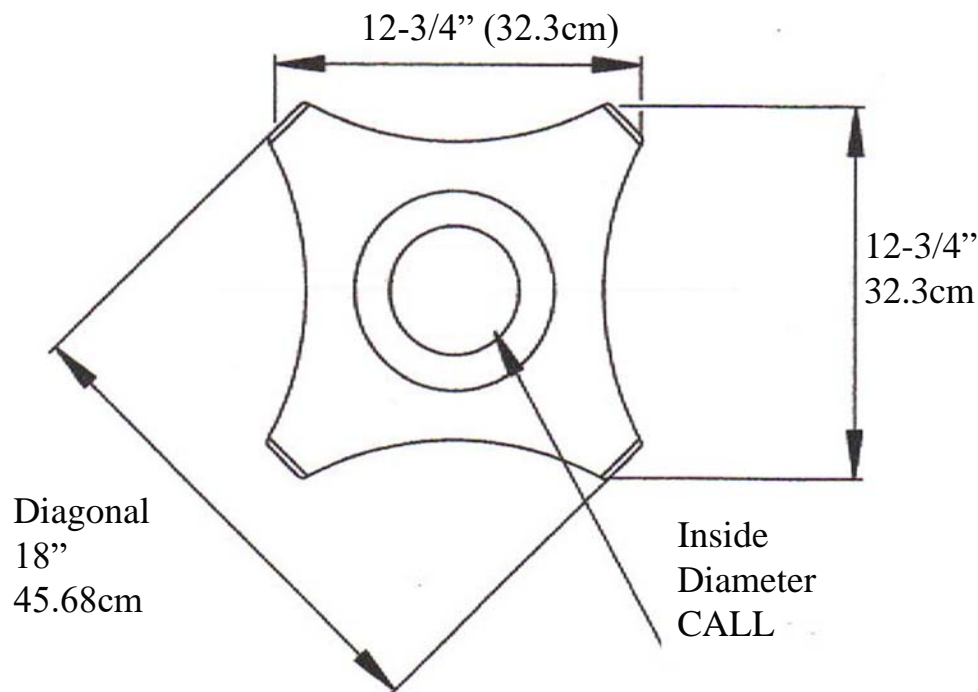

## IPAPRC106

\* ArchPolymert<sup>TM</sup>  
High Density Polyurethane

\* GRG-NeoPlaster<sup>TM</sup>  
\* GFRC Zeament<sup>TM</sup>

Total  
Height  
9-1/4"  
23.4cm

Fits Top of Column  
8" (20.3cm)

\* All specifications subject to change without notice,  
Final products & Measurements may vary from this brochure Manufacturing tolerences +/- 1/8" (.31cm)