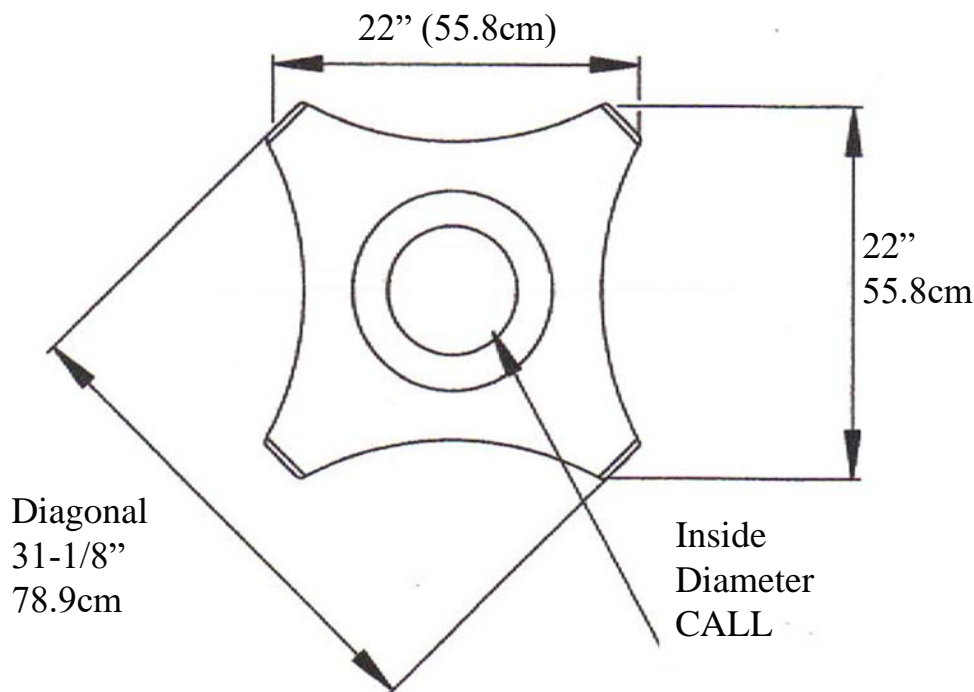

Roman Corinthian Capital IPAPRC109

* ArchPolymertTM
High Density Polyurethane

* GRG-NeoPlasterTM
* StoneMoldTM

Total
Height
16"
40.6cm

Fits Top of Column
14" (35.5cm)

* All specifications subject to change without notice,
Final products & Measurements may vary from this brochure Manufacturing tolerences +/- 1/8" (.31cm)