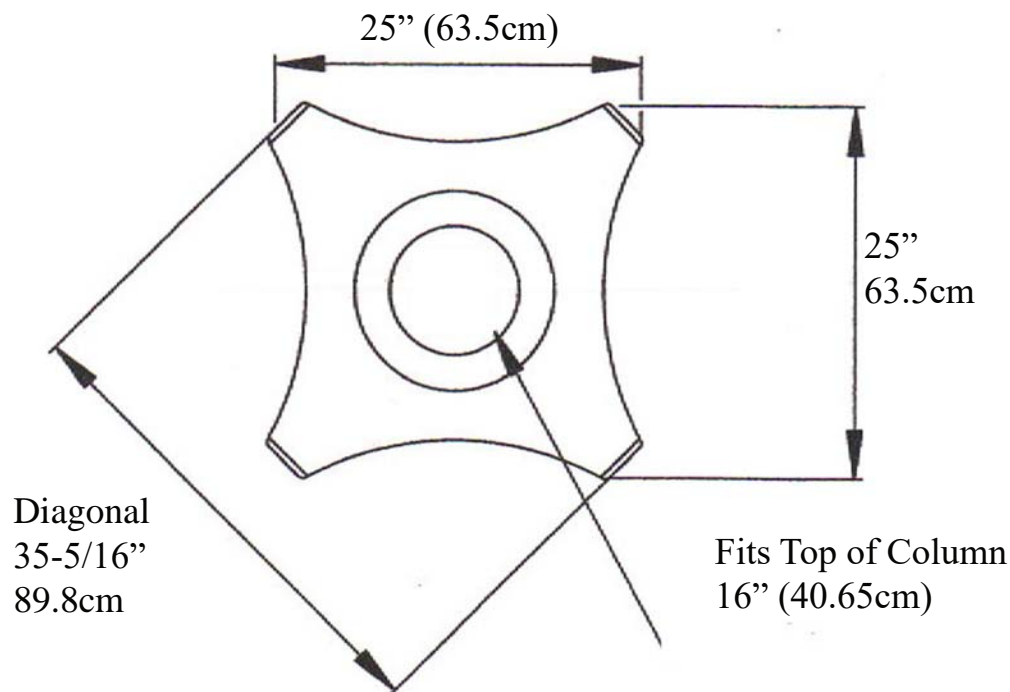

Roman Corinthian Capital

IPAPRC111

* ArchPolymertTM
High Density Polyurethane

* GRG-NeoPlasterTM
* GFRC ZeamentTM

Total
Height
18-1/2"
46.9cm

* All specifications subject to change without notice,
Final products & Measurements may vary from this brochure Manufacturing tolerences +/- 1/8" (.31cm)