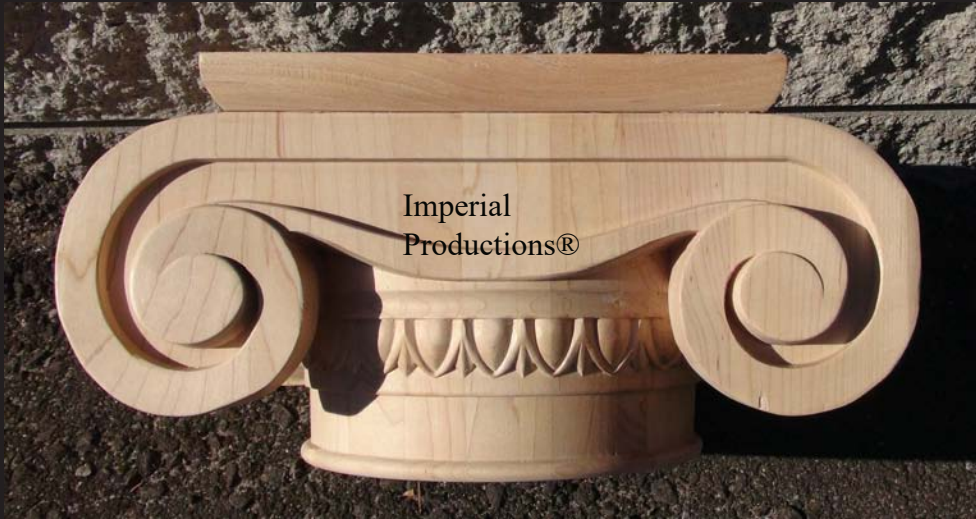

Greek Erectheum Capital IPCPGE700

Martin Richards Design™
COLLECTION

Top Square 7-3/4" x 7-3/4" (19.68cm)

Volute Scroll to Scroll 11-1/2" (29.21cm)

Height from Bottom Circle to Top Square 5-3/4" (14.6cm)

Available Materials

Hardwoods

Red Oak, Maple, Alder
Walnut, Cherry, Mahogany

ArchPolymer™

an artificial wood primed white
easy to install with the approved
adhesive and a brad nailer. Finish
joining edges with poly spackling
compound. Optional Class A fire
rating available.
Exterior & Interior use

GRG-NeoPlaster™

Much stronger than tradiitonal plaster
Class A fire rated product.
Screw & glue into place.
Priming by others.
Interior use.

Bottom Circle Diameter 6-1/2" (16.51cm)

Volute (Scroll) 7-7/8" (20cm)