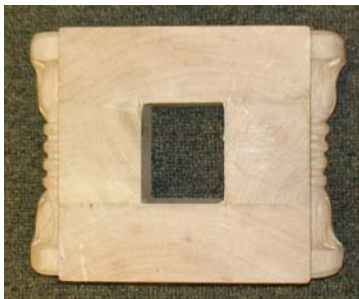

# Roman Ionic Capital IPCPR15 Hardwood

|-----8" x 8" (20.3cm) -----|

Scroll Bottom to  
Top Square 3-1/4" (8.3cm)

Mid Circle to Top Square  
2-1/2" (6.4cm)  
Adds to Shaft Height

|----- 5" (12.7cm) -----|

Top 8" x 8"  
20.3cm x 20.3cm

Bottom Circle  
5" (12.7cm)

Hand Carved from Wood  
Maple, Red Oak, Cherry

\* All specifications subject to change without notice, Final products & Measurements may vary from this brochure