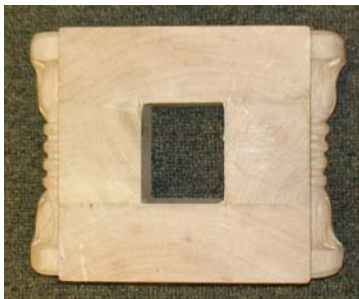

Roman Ionic Capital IPCPR15A Hardwood

Martin Richards Design
COLLECTION

|-----9-1/8" x 9-1/8" -----|

Height
Top
to Bottom Circle
2-7/8"
7.3cm

|----- 5-1/8" (13cm) -----|

Top 9-1/8" x 9-1/8"
23cm x 23cm

Bottom Circle
5-1/8" (13cm)