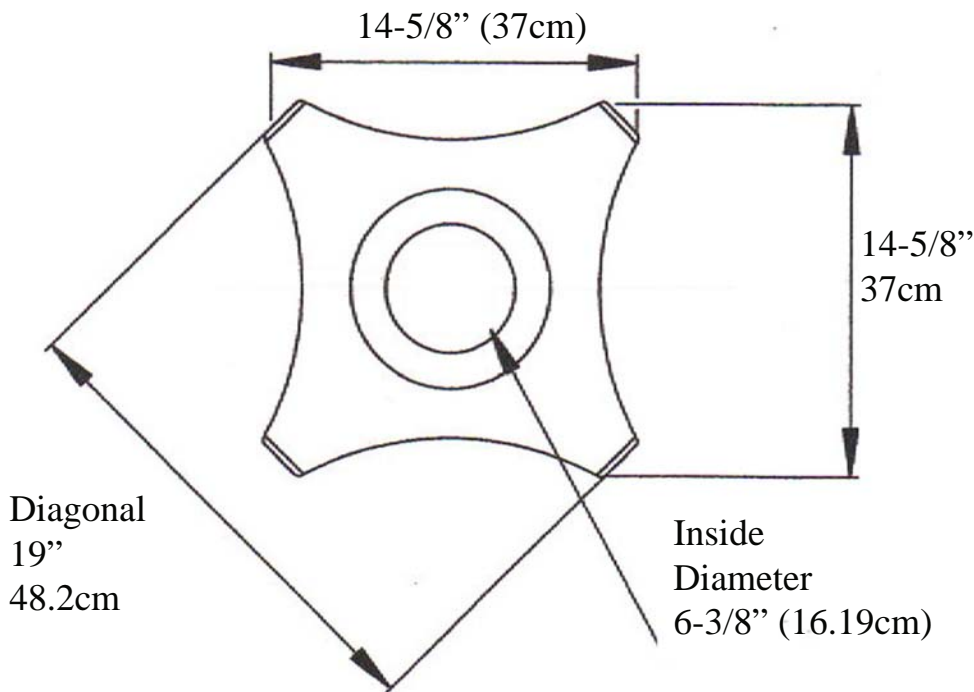

Roman Corinthian Capital

IPCPROC500

Materials:

ArchPolymer™ or Plaster

Total Height
14"
35.5cm

Outside Diameter
of Bottom Ring
9" (22.86cm)

* All specifications subject to change without notice,
Final products & Measurements may vary from this brochure