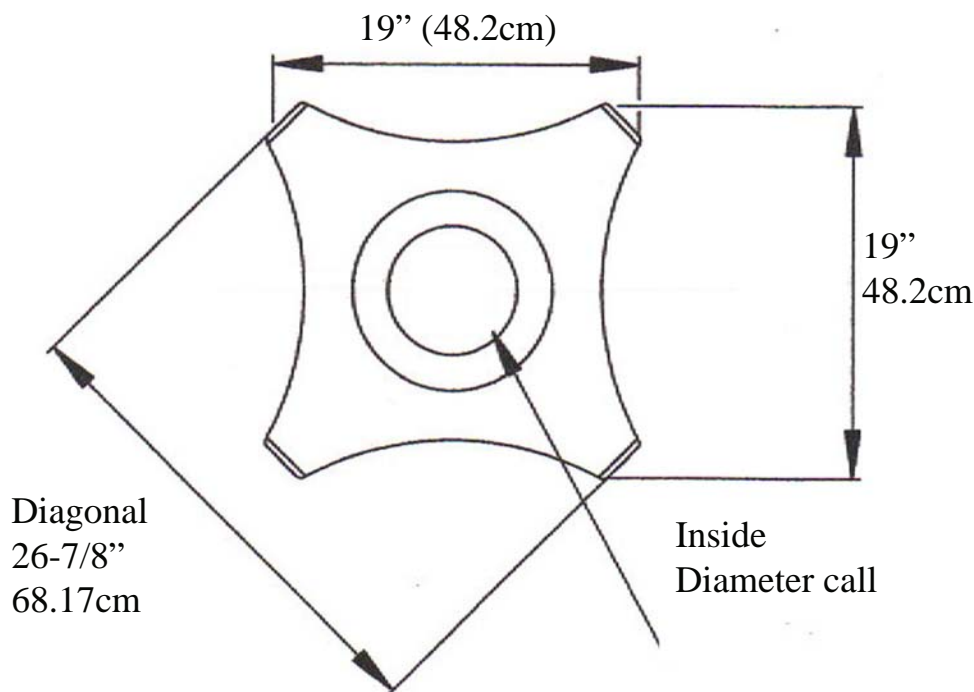

Roman Corinthian Capital IPCPROC502

Total
Height
19"
48.2cm

Materials:
ArchPolymer™ or Plaster

ArchPolymer™ is
made from molds
White Primed
Rot, Water, Insect
Resistant

Outside Diameter
of Bottom Ring
12" (30.4cm)