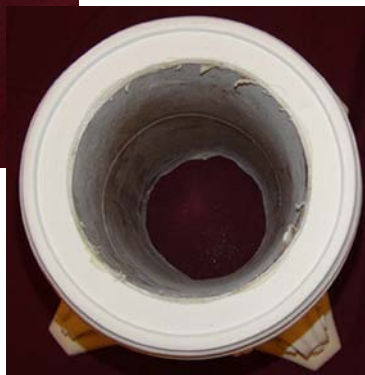

Roman Corinthian Capital IPCPROC502

Total
Height
19"
48.2cm

Materials:
ArchPolymer™ or Plaster

ArchPolymer™ is
made from molds
White Primed
Rot, Water, Insect
Resistant

Outside Diameter
of Bottom Ring
12" (30.4cm)