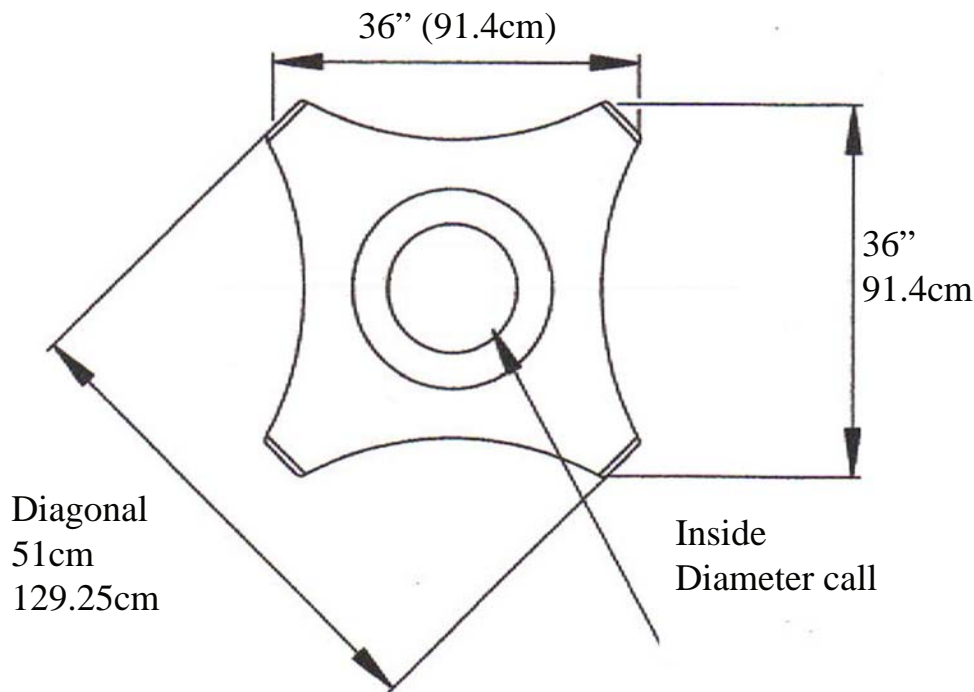

Roman Corinthian Capital IPCPROC504

Total
Height
30"
76.2cm

Materials:
ArchPolymer™ or Plaster

ArchPolymer™ is
made from molds
White Primed
Rot, Water, Insect
Resistant

Outside Diameter
of Bottom Ring
for column
20" (50.8cm)