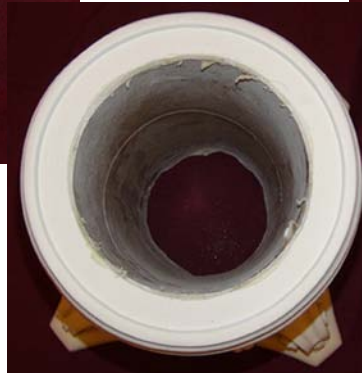

Roman Corinthian Capital IPCPROC504

Total
Height
30"
76.2cm

Materials:
ArchPolymer™ or Plaster

ArchPolymer™ is
made from molds
White Primed
Rot, Water, Insect
Resistant

Outside Diameter
of Bottom Ring
for column
20" (50.8cm)