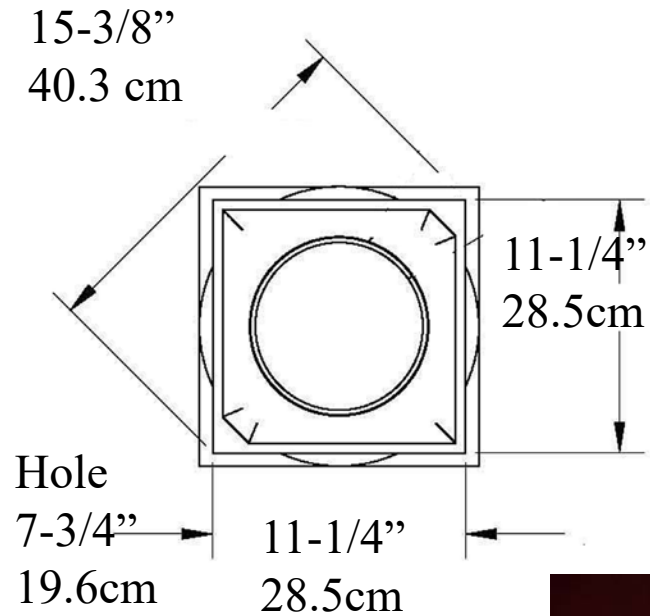

## IPDC10 FRP-FiberComp™

Height  
3-3/8"  
8.5cm

### Optional Cuts

- A = Half column
- B = 3/4 Outside Corner
- C = Wall Cover Engaged
- D = 1/4 Column Inside Corner
- E = Engaged any percentage

EconPolymer™  
Made from Molds  
High density Synthetic Polyurethane  
Interior & Exterior Use  
Insect, Rot, Water Resistant  
Same Density as White Pine