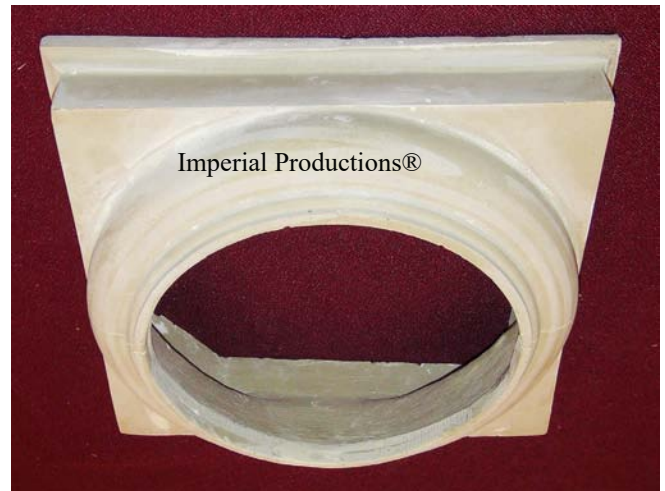

## IPDC10 FRP-FiberComp™

Height  
3-3/8"  
8.5cm

### Optional Cuts

- A = Half column
- B = 3/4 Outside Corner
- C = Wall Cover Engaged
- D = 1/4 Column Inside Corner
- E = Engaged any percentage

EconPolymer™  
Made from Molds  
High density Synthetic Polyurethane  
Interior & Exterior Use  
Insect, Rot, Water Resistant  
Same Density as White Pine