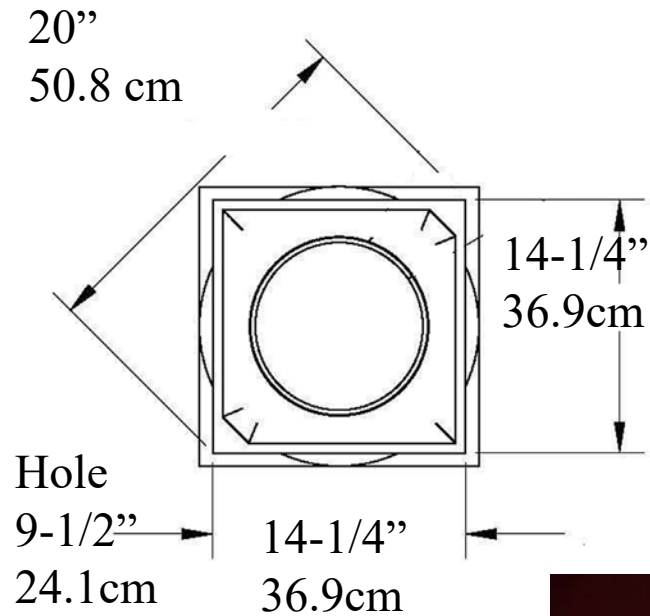

Doric Capital IPDC12 Econ-Polymer

Height
4-3/8"
11.1cm

Optional Cuts

- A = Half column
- B = 3/4 Outside Corner
- C = Wall Cover Engaged
- D = 1/4 Column Inside Corner
- E = Engaged any percentage

EconPolymer™
Made from Molds
High density Synthetic Polyurethane
Interior & Exterior Use
Insect, Rot, Water Resistant
Same Density as White Pine