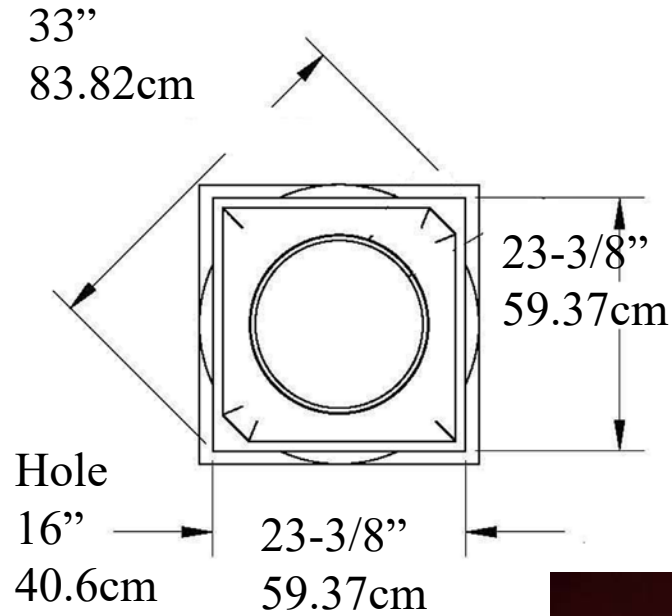

Doric Capital IPDC18 Fiberglass

Height
6"
15.24cm

EconPolymer™
Made from Molds
High density Synthetic Polyurethane
Interior & Exterior Use
Insect, Rot, Water Resistant
Same Density as White Pine

Optional Cuts

- A = Half column
- B = 3/4 Outside Corner
- C = Wall Cover Engaged
- D = 1/4 Column Inside Corner
- E = Engaged any percentage

* All specifications subject to change without notice, Final products & Measurements may vary from this brochure