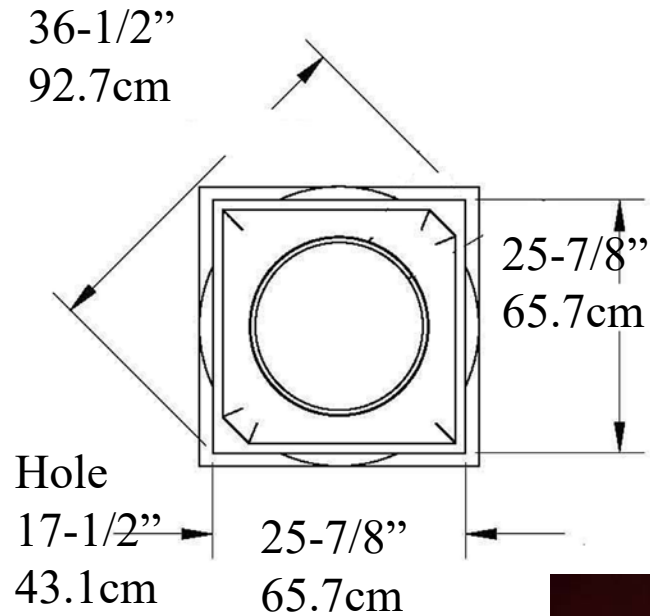

## Fiberglass

Height  
6-3/4"  
17.14cm

EconPolymer™  
Made from Molds  
High density Synthetic Polyurethane  
Interior & Exterior Use  
Insect, Rot, Water Resistant  
Same Density as White Pine