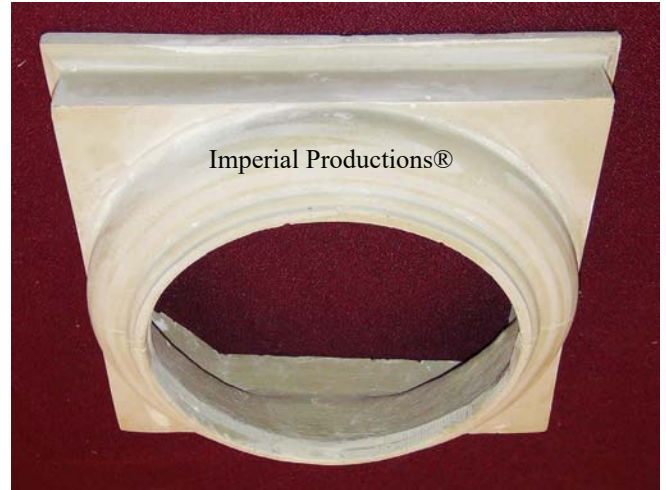

## Fiberglass

Height  
6-3/4"  
17.14cm

EconPolymer™  
Made from Molds  
High density Synthetic Polyurethane  
Interior & Exterior Use  
Insect, Rot, Water Resistant  
Same Density as White Pine