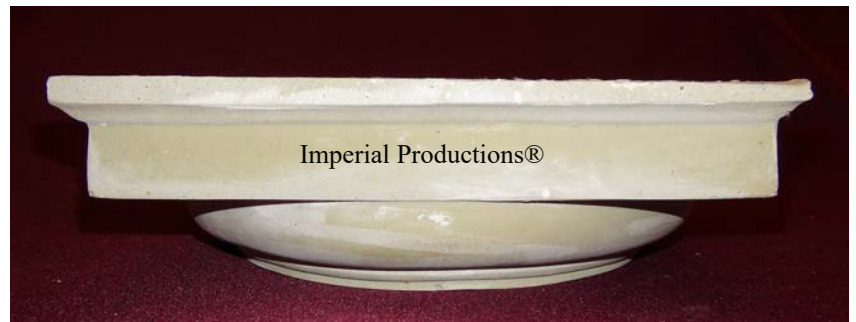

## Fiberglass

Height  
6-3/4"  
17.14cm

EconPolymer™  
Made from Molds  
High density Synthetic Polyurethane  
Interior & Exterior Use  
Insect, Rot, Water Resistant  
Same Density as White Pine