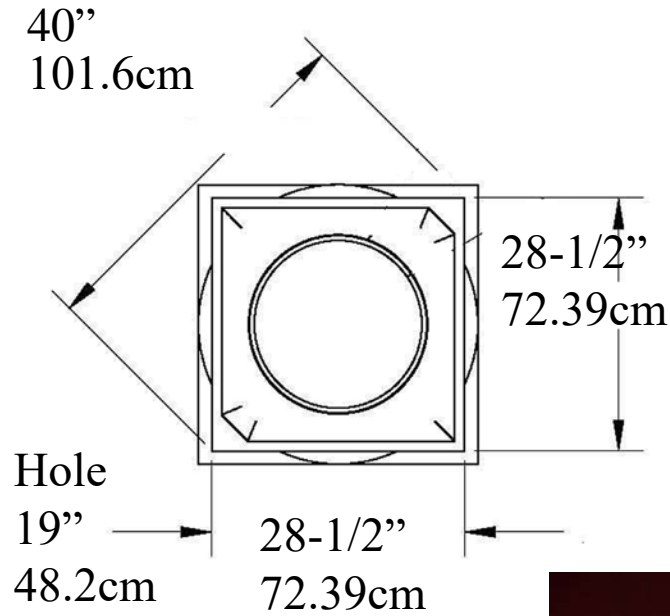

Doric Capital IPDC22 Fiberglass

Height
7-3/8"
18.7cm

Optional Cuts

- A = Half column
- B = 3/4 Outside Corner
- C = Wall Cover Engaged
- D = 1/4 Column Inside Corner
- E = Engaged any percentage

EconPolymer™
Made from Molds
High density Synthetic Polyurethane
Interior & Exterior Use
Insect, Rot, Water Resistant
Same Density as White Pine