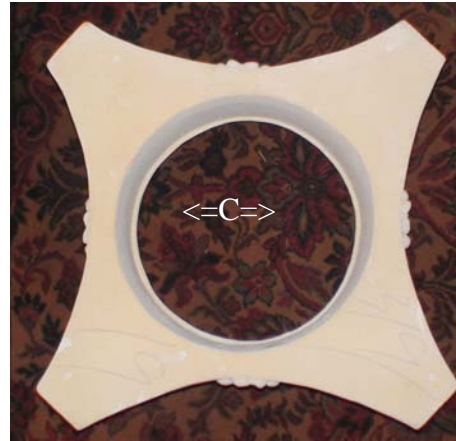

Scamozzi Capital IPMRD9000 ArchPolymer™

Imperial Productions

Diagonal
23-7/8"
60.6cm

C = Hole
10"
25.4cm

E) Center
Height
5"
12.7cm
----->

<----- 16-7/8" (42.8cm) ----->

< -----
16-7/8"
42.8cm

< -----

Scroll
Height
7"
17.7cm

< -----

<----- Width of Scrolls ----->
16-7/8" (42.8cm)

Bottom 11" (27.9cm)

Imperial Productions

Imperial Productions

* All specifications subject to change without notice,
Final products & Measurements may vary from this brochure Manufacturing tolerences +/- 1/8" (.31cm)