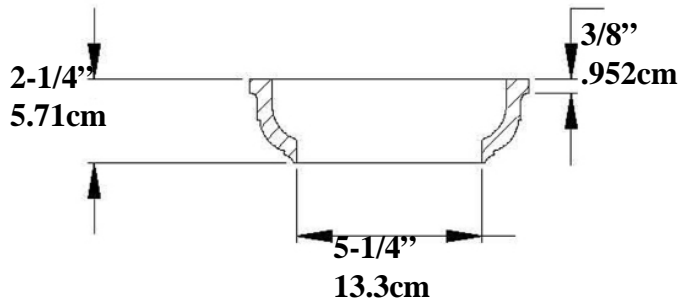

Tuscan / Doric Capital

IPPCTC06 Polymer Composite™

Tuscan Capital

Weight 2 lb (.91 Kg)

* All specifications subject to change without notice, Final products & Measurements may vary from this brochure

Imperial Productions®