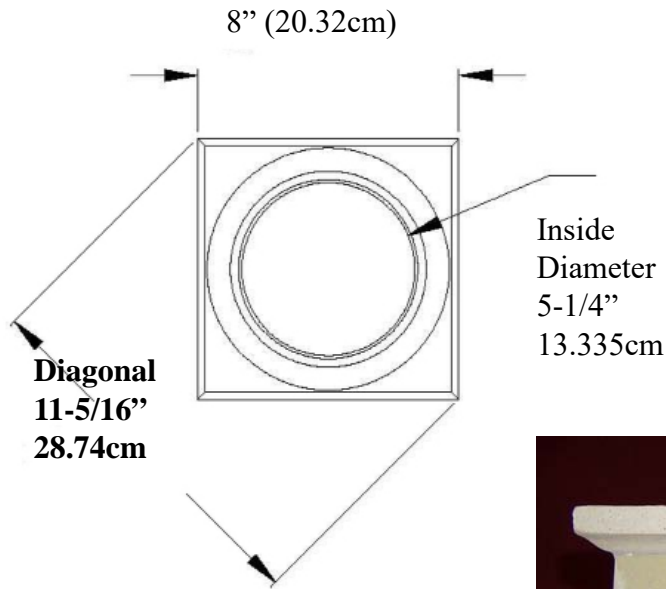

Tuscan / Doric Capital

IPPCTC06 Polymer Composite™

Tuscan Capital

Weight 2 lb (.91 Kg)

* All specifications subject to change without notice, Final products & Measurements may vary from this brochure

Imperial Productions®