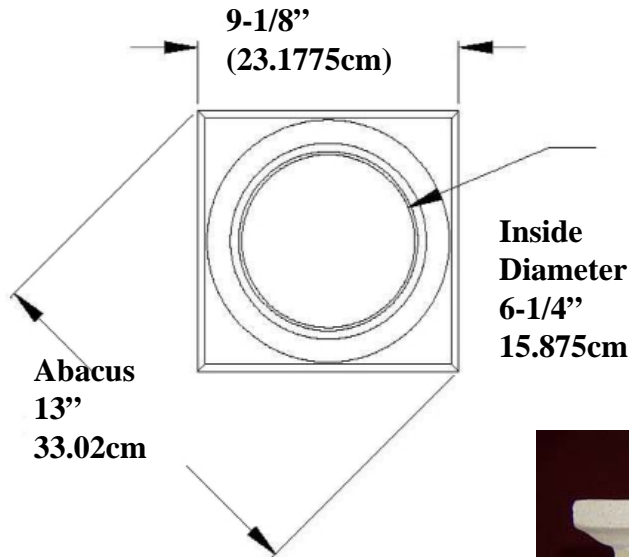

Tuscan / Doric Capital

IPPCTC08 EconPolymer™

Tuscan Capital

Weight 2-1/2 lb (1.14 Kg)

* All specifications subject to change without notice, Final products & Measurements may vary from this brochure

Imperial Productions®