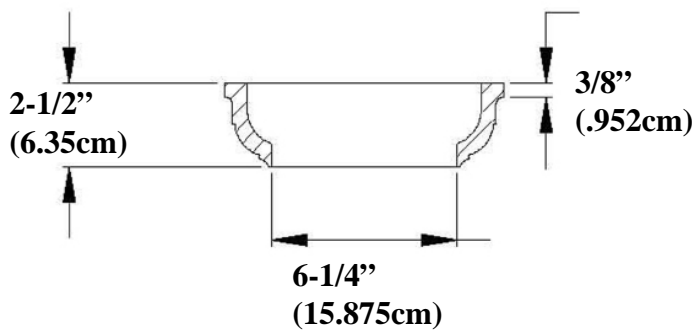

Tuscan / Doric Capital

IPPCTC08 EconPolymer™

Tuscan Capital

Weight 2-1/2 lb (1.14 Kg)

* All specifications subject to change without notice, Final products & Measurements may vary from this brochure

Imperial Productions®