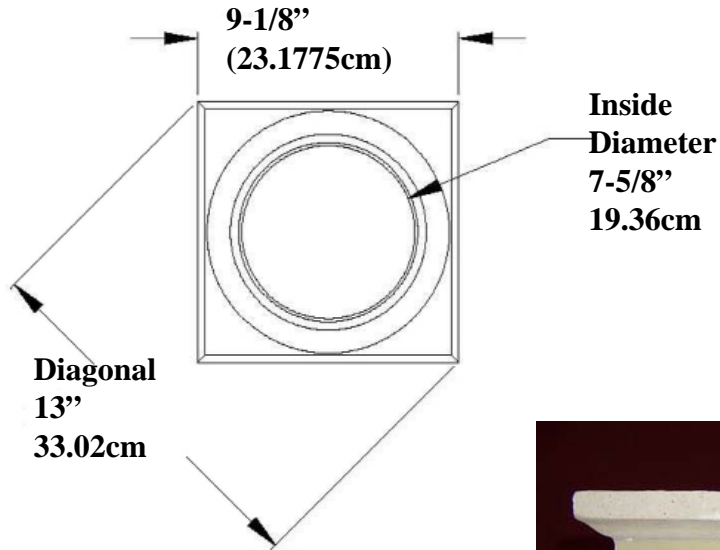

Doric / Tuscan Capital IPPCTC08NT Polymer Composite™

Tuscan Capital

Weight 2-1/2 lb (1.14 Kg)

* All specifications subject to change without notice, Final products & Measurements may vary from this brochure