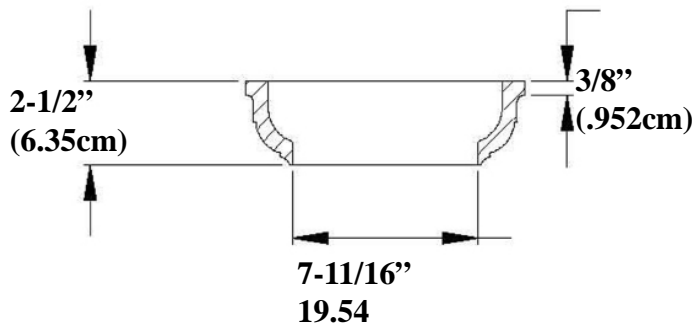

Doric / Tuscan Capital IPPCTC08NT Polymer Composite™

Tuscan Capital

Weight 2-1/2 lb (1.14 Kg)

* All specifications subject to change without notice, Final products & Measurements may vary from this brochure