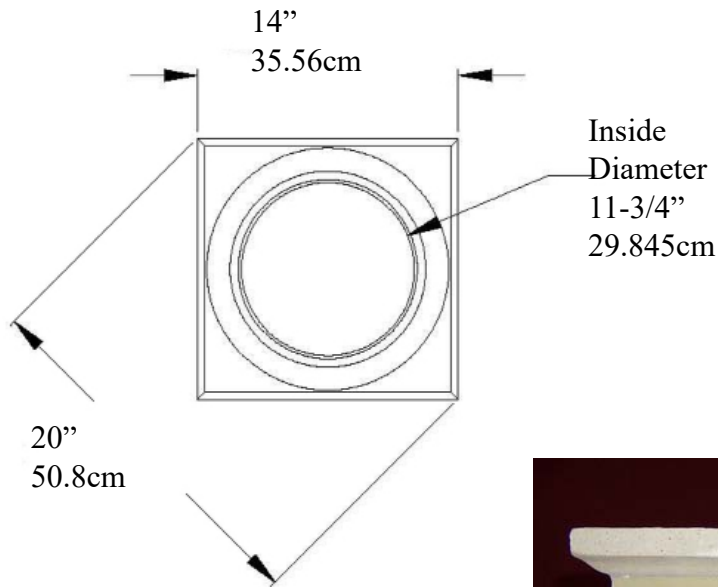

## Tuscan Capital

Weight 5 lb (2.27 Kg)

\* All specifications subject to change without notice, Final products & Measurements may vary from this brochure

**Imperial Productions®**

Imperial Productions & Distribution Inc.