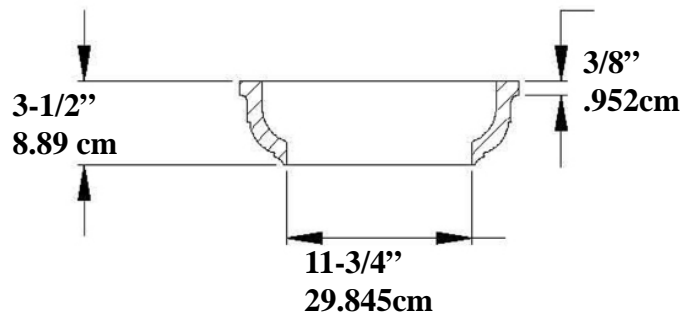

## Tuscan Capital

Weight 5 lb (2.27 Kg)

\* All specifications subject to change without notice, Final products & Measurements may vary from this brochure

**Imperial Productions®**

Imperial Productions & Distribution Inc.