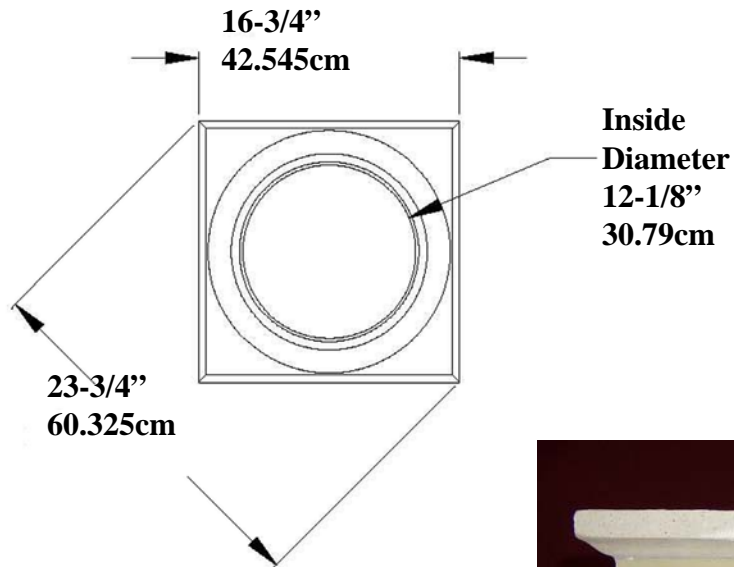

Doric / Tuscan Capital IPPCTC14 EconPolymer™

Tuscan Capital

Weight 9 lb (4.09 Kg)

* All specifications subject to change without notice, Final products & Measurements may vary from this brochure

Imperial Productions®