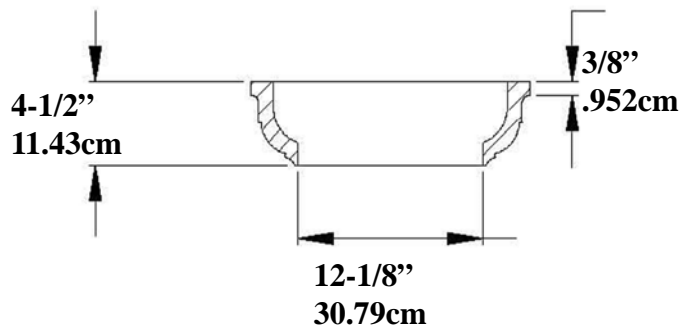

Doric / Tuscan Capital IPPCTC14 EconPolymer™

Tuscan Capital

Weight 9 lb (4.09 Kg)

* All specifications subject to change without notice, Final products & Measurements may vary from this brochure

Imperial Productions®