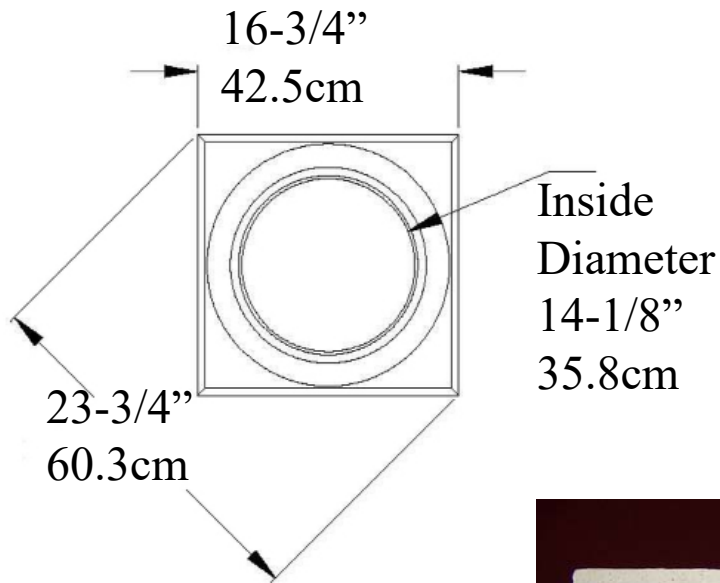

Doric / Tuscan Capital IPPCTC14NT Polymer Composite™

Tuscan Capital

Weight 9 lb (4.09 Kg)

* All specifications subject to change without notice, Final products & Measurements may vary from this brochure

Imperial Productions®