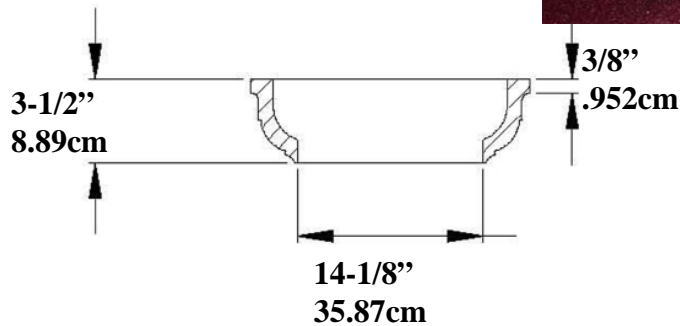

Doric / Tuscan Capital IPPCTC14NT Polymer Composite™

Tuscan Capital

Weight 9 lb (4.09 Kg)

* All specifications subject to change without notice, Final products & Measurements may vary from this brochure

Imperial Productions®