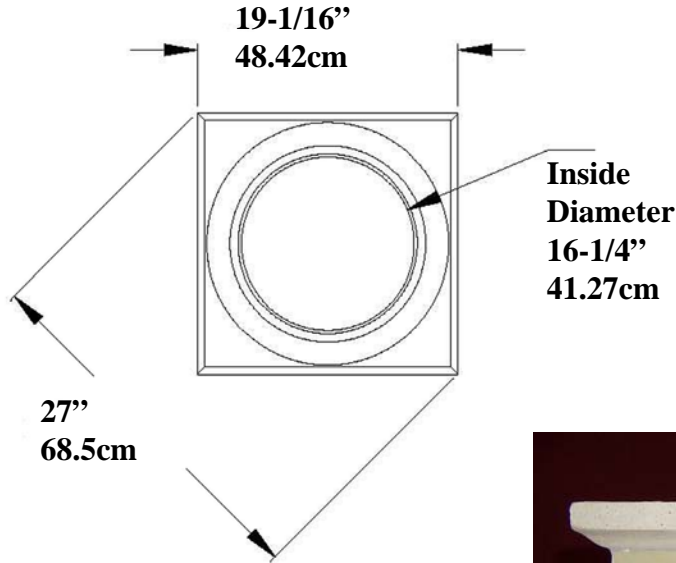

Doric / Tuscan Capital IPPCTC16NT EconPolymer™

Tuscan Capital

Weight 9 lb (4.09 Kg)

* All specifications subject to change without notice, Final products & Measurements may vary from this brochure

Imperial Productions®