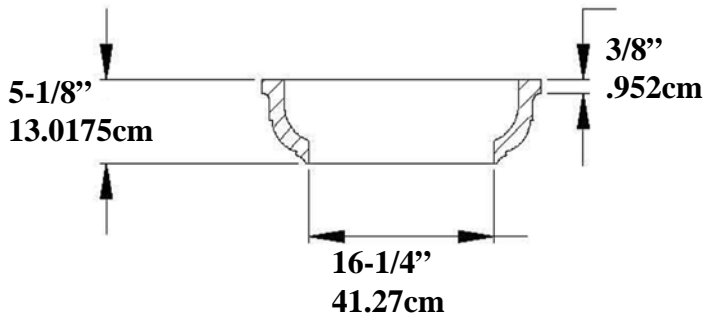

Doric / Tuscan Capital IPPCTC16NT EconPolymer™

Tuscan Capital

Weight 9 lb (4.09 Kg)

* All specifications subject to change without notice, Final products & Measurements may vary from this brochure

Imperial Productions®