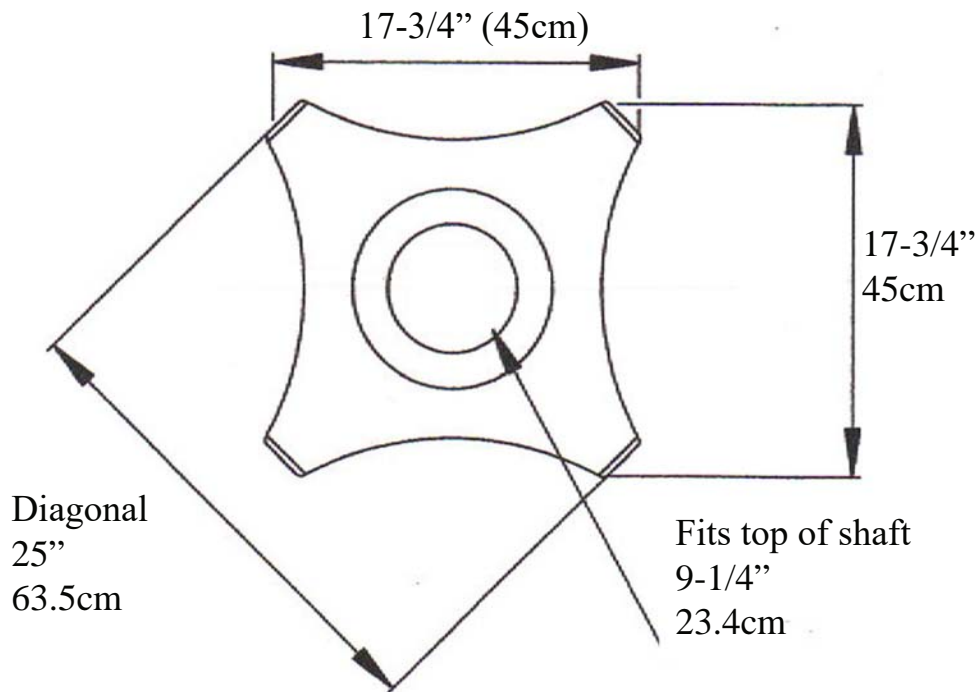

Roman Corinthian Capital

IPRC012 PolyComp™

* PolyComp™
Composite

Total
Height
14-5/8"
37.1cm

Fits Top
9-1/4" (23.4cm)

* All specifications subject to change without notice,
Final products & Measurements may vary from this brochure Manufacturing tolerences +/- 1/8" (.31cm)