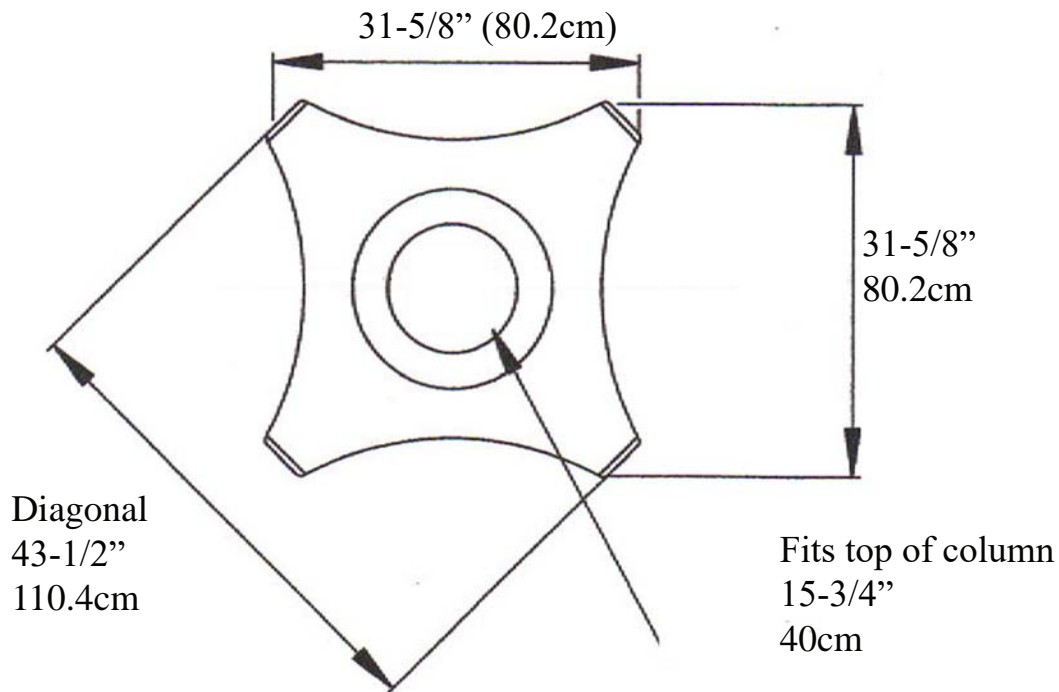

## IPRC018 PolyComp™

Total Height  
23"  
58.4cm

\* PolyComp™ Composite  
Weight 150 lbs

\* All specifications subject to change without notice,  
Final products & Measurements may vary from this brochure Manufacturing tolerences +/- 1/8" (.31cm)