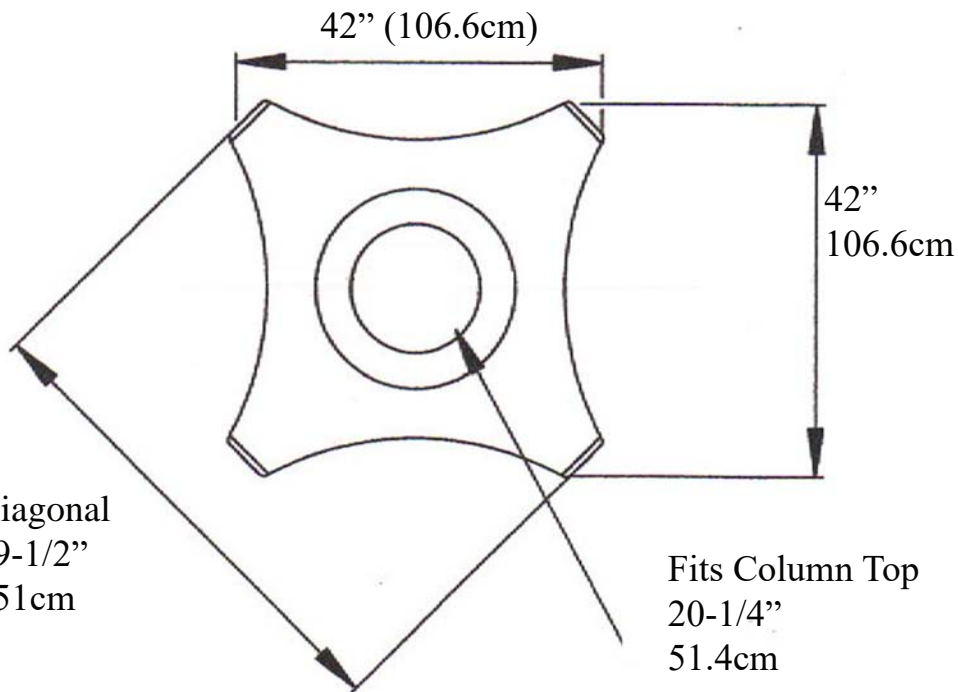

## IPRC024 PolyComp™

Total Height  
27-3/4"  
70.5cm

\* PolyComp™ Composite  
Weight 225 lbs

\* All specifications subject to change without notice,  
Final products & Measurements may vary from this brochure Manufacturing tolerances +/- 1/8" (.31cm)