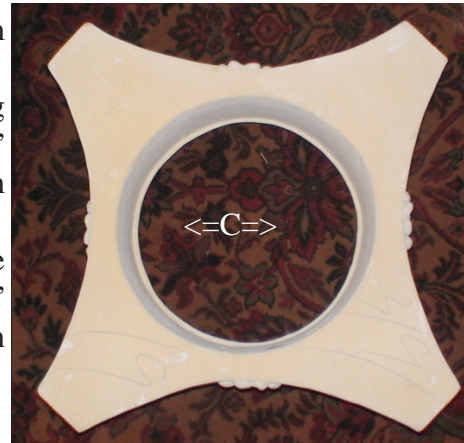

Scamozzi Capital IPSCA016 PolyComp™

Imperial Productions

Inside
Corner

Diagonal
30-1/4"
76.8cm

<-- 24-1/2" (62.23cm)-->

Wall
Wrap

Outside Ring
14-1/4"
36cm

<-----
24-1/2"
62.23cm

Outside
Corner

C: Inside Hole
9-1/4"
23.49cm

Split 1/2
Pilaster or
Post Wrap

E) Center
Height
7-3/8"
18.73cm

Scroll
Height
8-5/8"
21.9cm

<----- Width of Scrolls ----->
24-1/2" (62.23cm)

Imperial Productions

Imperial Productions

* All specifications subject to change without notice,
Final products & Measurements may vary from this brochure Manufacturing tolerences +/- 1/8" (.31cm)
* Photos are representations only and may differ slightly from supplied product