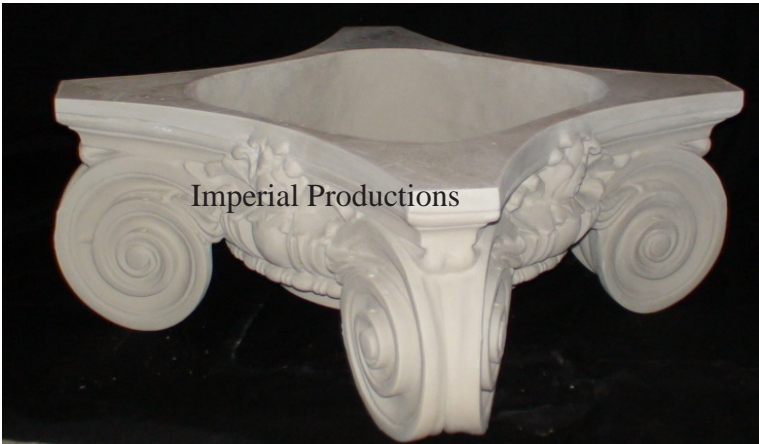

Scamozzi Capital IPSCA016 PolyComp™

Imperial Productions

Inside
Corner

Diagonal
30-1/4"
76.8cm

<-- 24-1/2" (62.23cm)-->

Wall
Wrap

Outside Ring
14-1/4"
36cm

<-----
24-1/2"
62.23cm

Outside
Corner

C: Inside Hole
9-1/4"
23.49cm

Split 1/2
Pilaster or
Post Wrap

E) Center
Height
7-3/8"
18.73cm

Scroll
Height
8-5/8"
21.9cm

<----- Width of Scrolls ----->
24-1/2" (62.23cm)

Imperial Productions