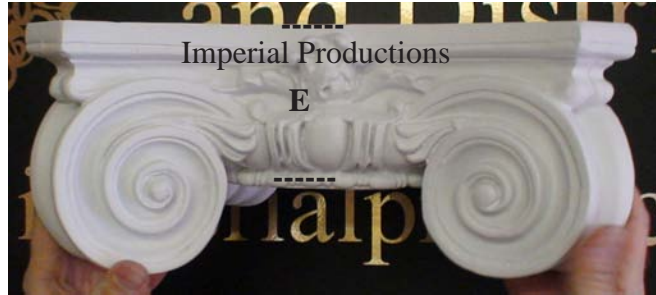

35-1/2"  
90cm

Outside  
Corner

C: Inside Hole  
17-5/8"  
44.7cm

Split 1/2  
Pilaster or  
Post Wrap

< -----

E) Center  
Height  
11-1/4"  
28.5cm

Scroll  
Height  
15-1/4"  
38.7cm

<----- Width of Scrolls ----->  
34-5/8" (87.9cm)