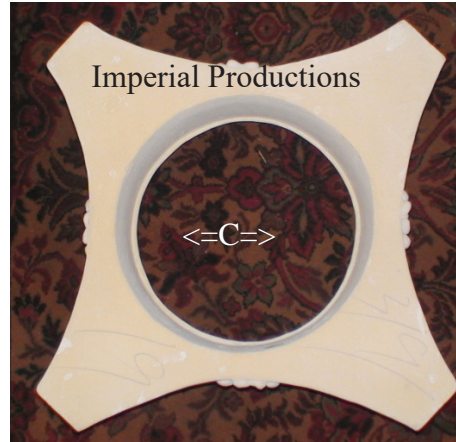

Scamozzi Capital IPSCA154

ArchPolymer™

ArchPolymer™ Primed White
Insect, Water, Rot Resistant

Diagonal
24-11/16"
62.7cm

C = Hole
10-7/16"
26.5cm

<----- 18-1/2" (47cm) ---->

< -----
18-1/2"
47cm

Imperial Productions

Center
Height
5-1/4"
13.3cm
----->

Scroll
Height
7-1/2"
19cm

<----- Width of Scrolls ----->
17-1/2" (44.4cm)

Imperial Productions

Bottom Ring 11-1/2" (28.6cm)

Imperial Productions

* All specifications subject to change without notice,
Final products & Measurements may vary from this brochure Manufacturing tolerences +/- 1/8" (.31cm)