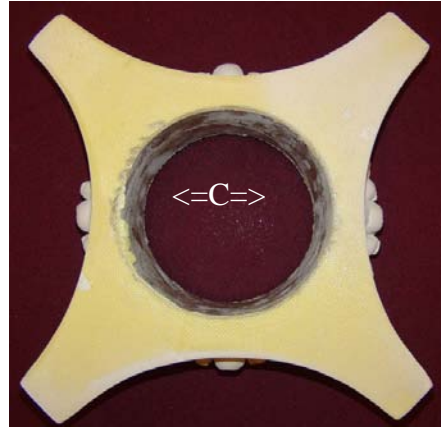

Scamozzi Capital IPSCA298

GRG-NeoPlaster / ArchPolymer™ / Zeament™

Imperial Productions

C = Hole
6" (15.24cm)

Outer Ring
call

<-----11" (27.94cm)----->

<=C=>

<-----

11"
27.94cm

<-----

Imperial Productions

----->
4-1/2"
11.43cm

Imperial Productions

E

<-----
5-1/4"
13.3cm

<-----

Imperial Productions

----->

<----- Width of Scrolls ----->
12" (30.4cm)

* All specifications subject to change without notice,
Final products & Measurements may vary from this brochure Manufacturing tolerences +/- 1/8" (.31cm)