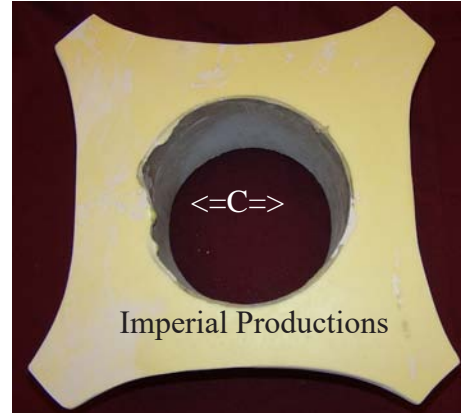

Scamozzi Capital IPSCA301

GRG-NeoPlaster / ArchPolymer™ / Zeament™

Fits 12" (30.5cm)

<-----17" (43.1cm)----->

< -----
17"
43.1cm

----->
7"
17.78cm

< -----
call

----->

< -----

<----- Width of Scrolls ----->
17" x 17"

* All specifications subject to change without notice,
Final products & Measurements may vary from this brochure Manufacturing tolerences +/- 1/8" (.31cm)