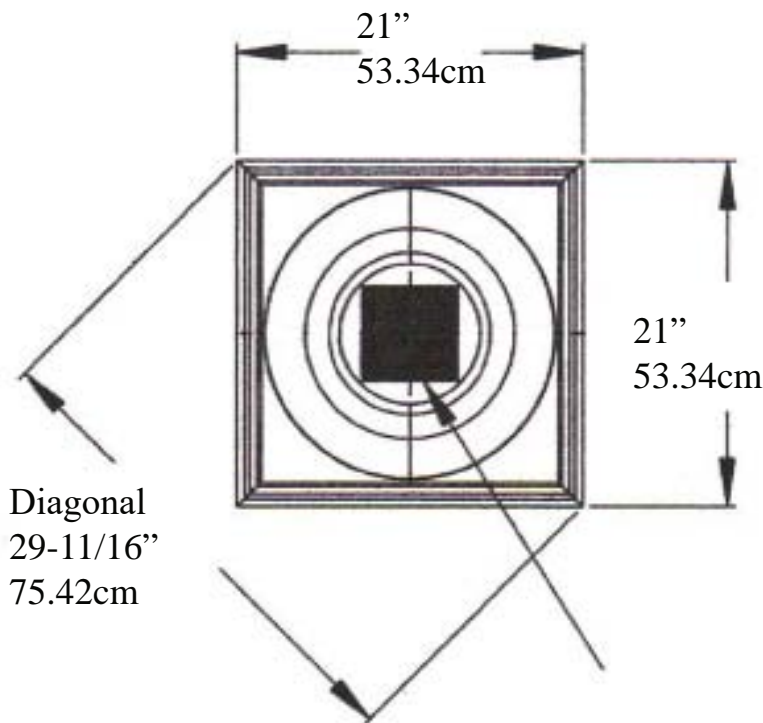

Tower of the Winds (common name Temple Winds)

IPTW014 PolyComp™

ImperialProductions®

Total
Height
14"
35.56cm

Bottom Circle 11-3/4" (29.8cm)

Inside
Diameter
8-1/8"
20.63cm

* All specifications subject to change without notice,
Final products & Measurements may vary from this brochure