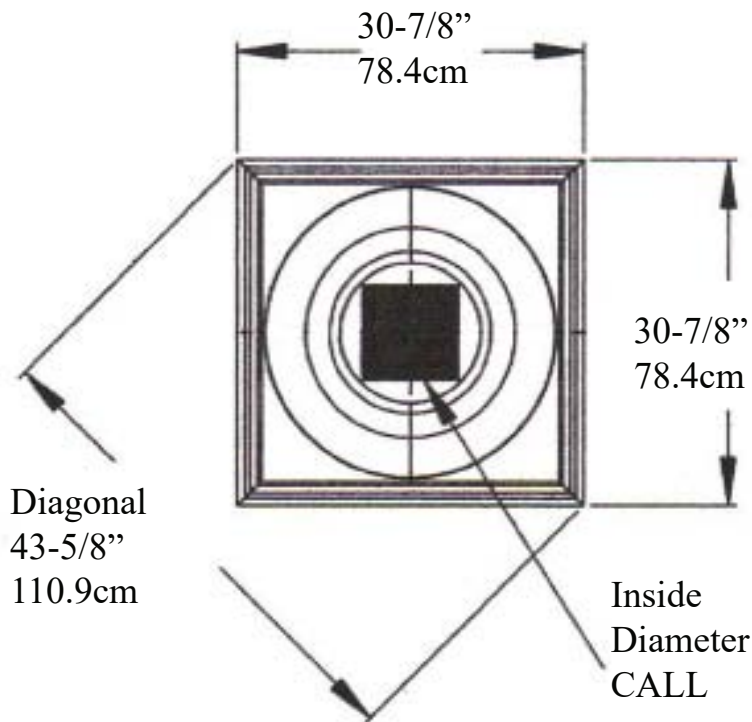

Tower of the Winds (common name Temple Winds)

IPTW024 PolyComptm

Total
Height
26"
66cm

Bottom Circle 20-1/4" (51.4cm)

Fits Top of Column
20" (50.8cm)

* All specifications subject to change without notice,
Final products & Measurements may vary from this brochure Manufacturing tolerences +/- 1/8" (.31cm)