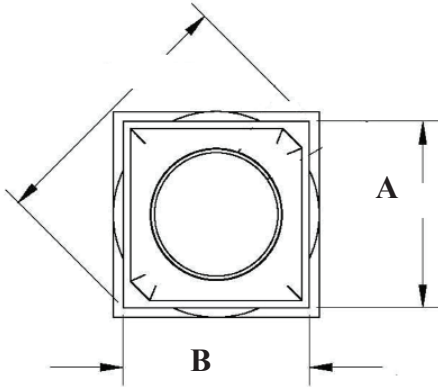

Custom Hollow Tuscan Base

Made from 3 Non Wood Materials

Replacements to Exact sizes

Circle Material: ArchPolymertm
GRG-NeoPlaster™
GFRC-Zeament™

How Many _____

From this... To This

A) Depth _____

B) Depth _____

C) Height of Round _____

D) Height of Square Plinth _____

D1) Depth _____ D2) Width _____

H) Hole Size _____ To Wrap: _____

Company Name: _____

Contact: _____

Ship to Address: _____

Phone: _____