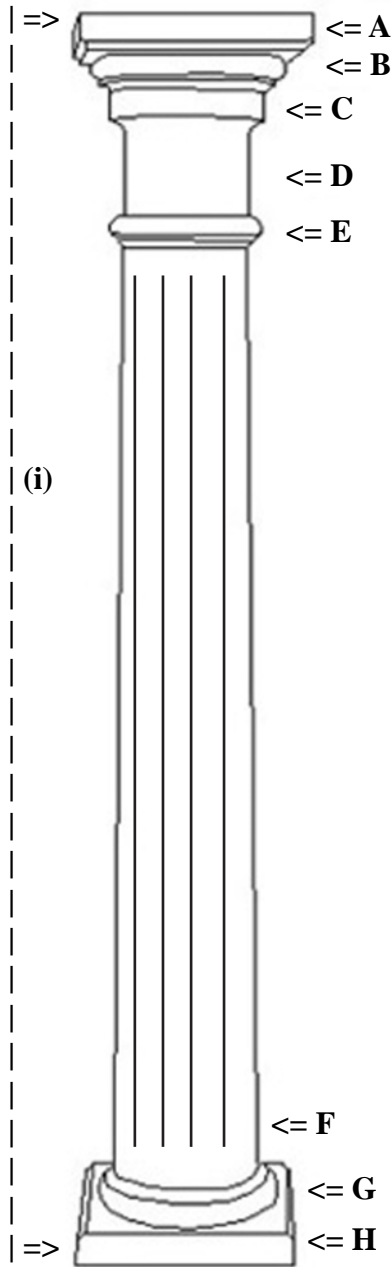

## PART 1

A = Top Square Plate  
8-1/2" x 8-1/2" x 1-1/4" high  
(21.59cm x 21.59cm x 3.175cm)

## PART 2

B = Top Round Plate  
Diameter 7-1/2" x 1-1/4" high  
(19.05 x 3.175cm)

## PART 4

G = Bottom Round Plate  
Diameter 7-1/2" x 1-1/4" high  
(19.05 x 3.175cm)

## PART 5

H = Bottom Square Plate  
8-1/2" x 8-1/2" x 1-1/4" high  
(21.59cm x 21.59cm x 3.175cm)

I = Total Height of 5 Parts  
5 Feet (60")  
1.524 meter

made in 5 Parts from  
Quality Hardwoods

Select & Better Grade, Sanded to 120  
Kiln Dried to 7-8%, 12 staves  
No Centers used, Riff Sawn