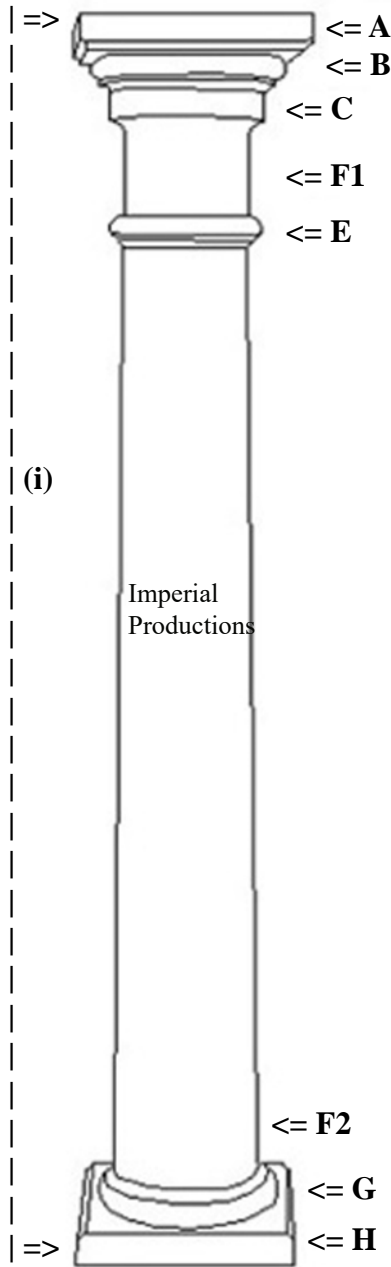

# Tuscan Smooth Column

## Hardwood IPC604P-TCTB

Capital Part 1 (Abacus)  
 A = Top Square Capital  
 6-1/2" x 6-1/2" x 1-1/4" high  
 16.5cm x 16.5cm x 3.17cm

Capital Part 2 (Echinus)  
 B = Top Round Capital  
 Diameter 5-1/2" x 1-1/4" high  
 (13.97 x 3.175cm)

Shaft Part 3  
 C = Top Ring  
 Diameter 5" (12.7cm)  
 F1 = Necking & Top of Shaft  
 Diameter 4" (10.16cm)

E = Astragal  
 Diameter 5" (12.7cm)  
 F2 = Bottom of Shaft  
 Diameter 4" (10.16cm)

Base Part 4  
 G = Bottom Round Torus  
 Diameter 5-1/2" x 1-1/4" high  
 (13.97 x 3.175cm)

Base Part 5  
 H = Bottom Square Plynth  
 6-1/2" x 6-1/2" x 1-1/4" high  
 (16.51cm x 16.51cm x 3.175cm)

I = Total Height of 5 Parts  
 6 Feet (72")  
 1.82 cm