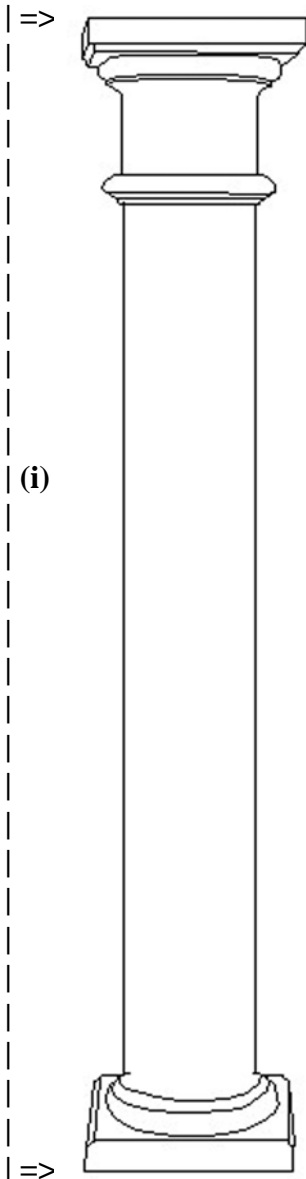

Tuscan Smooth Column

Hardwood IPCNT405P-TCTB

Quality Hardwoods

- <= **A** Capital Part 1 (Abacus)
- <= **B** A = Top Square Capital
- <= **C** 7-1/2" x 7-1/2" x 1-1/4" high
- <= **F1** 19cm x 19cm x 3.17cm
- <= **E** Capital Part 2 (Echnius)
- B = Top Round Capital
- Diameter 6-1/2" x 1-1/4" high
- 16.5 x 3.175cm)
- Shaft Part 3
- C = Top Ring
- Diameter 6" (15.2cm)
- F1 = Necking & Top of Shaft
- Diameter 5" (12.7cm)
- E = Astragal
- Diameter 6" (15.2cm)
- F2 = Bottom of Shaft
- Diameter 5" (12.7cm)
- Base Part 4
- G = Bottom Round Torus
- Diameter 6-1/2" x 1-1/4" high
- 16.5 x 3.17cm
- Base Part 5
- H = Bottom Square Plynth
- 7-1/2" x 7-1/2" x 1-1/4" high
- <= **F2** 19cm x 19cm x 3.175cm)
- <= **G**
- I = Total Height of 5 Parts
- 4 Feet (48")
- 1.21 cm

Select & Better Grade, Sanded to 120
 Kiln Dried to 7-8%, 12 staves
 No Centers used, Riff Sawn
 Solid Wood
 OPTIONS: circle the option

- a) Sold Whole No Splits
- b) Engaged: Split in half all parts to go up against wall or cabinet gable
- c) Engaged: Split Vertically 1/3 & 2/3
- d) 3/4 Wedged for Outside corner

Specify Hardwood

Hardwood walls
 1-1/2" (3.8cm)
 Inside Top 2" (5cm)

Imperial Productions®

* 5 Parts: assembly required, all measurements are approximate only

Customization is Available

* All specifications subject to change without notice, Final products & Measurements may vary from this brochure