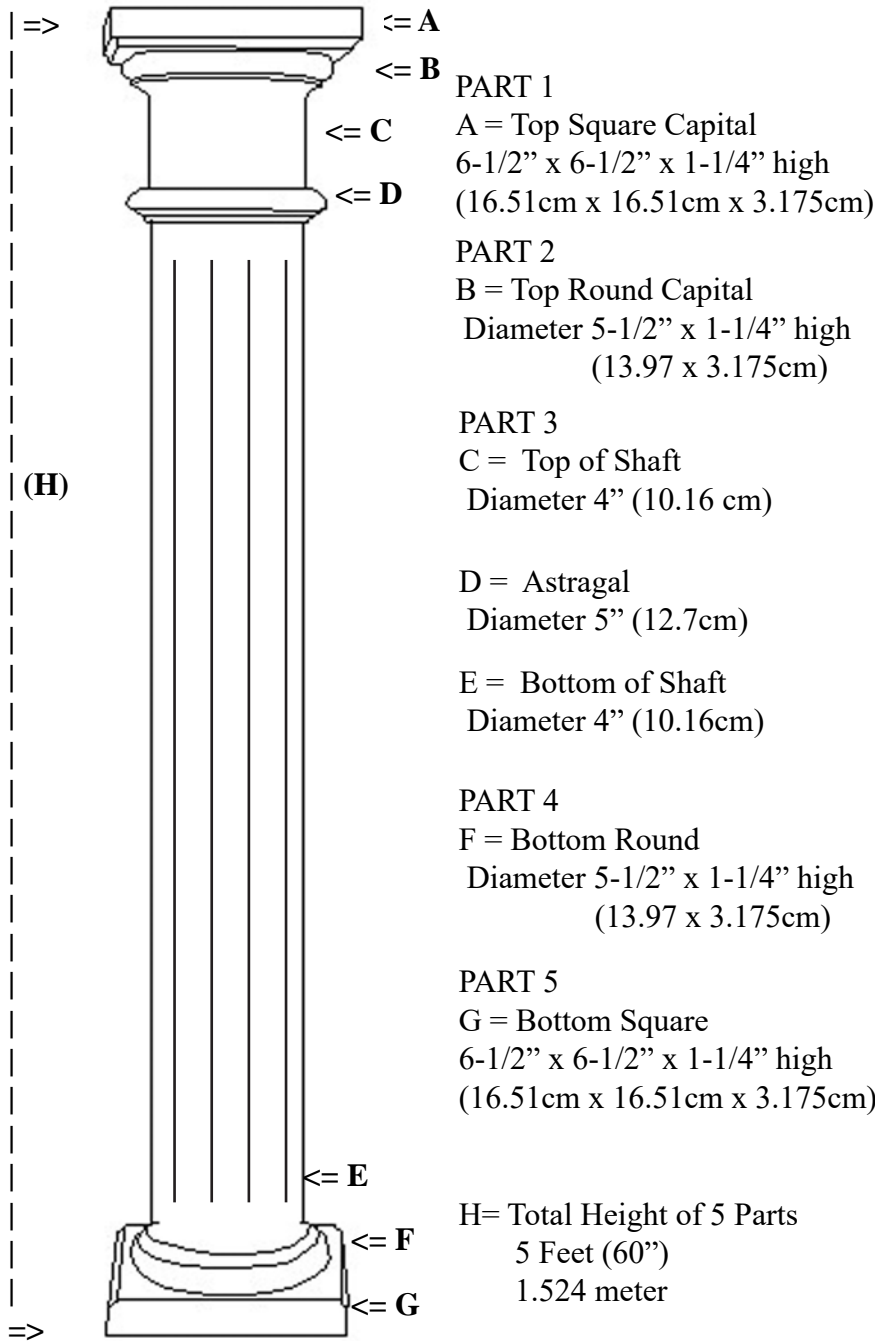

Tuscan 12 Flutes NonTapered Hardwood IPCNT504F12-TCTB

*made in 5 Parts from
Quality Hardwoods*

Select & Better Grade, Sanded to 120
Kiln Dried to 7-8%, 12 staves
No Centers used, Riff Sawn

Solid Wood

* assembly required, all measurements are approximate only