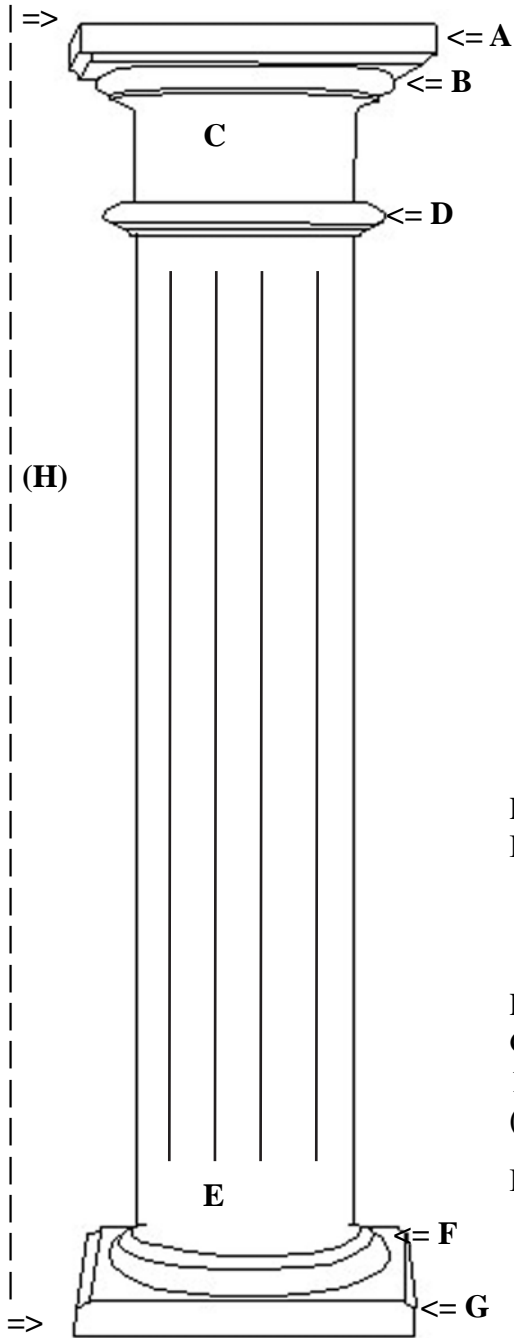

### PART 1

A = Top Square Capital  
13" x 13" x 1-3/4" high  
(33.02 x 33.02 x 4.4cm)

### PART 2

B = Top Round Capital  
Diameter 12" x 1-3/4" high  
(30.48 x 4.4cm)

### PART 3

C = Top of Shaft  
Diameter 10" (25.4cm)

D = Astragal  
Diameter 11" (27.9cm)

E = Bottom of Shaft  
Diameter 10" (25.4cm)

### PART 4

F = Bottom Round  
Diameter 12" x 1-3/4" high  
(30.48 x 4.4cm)