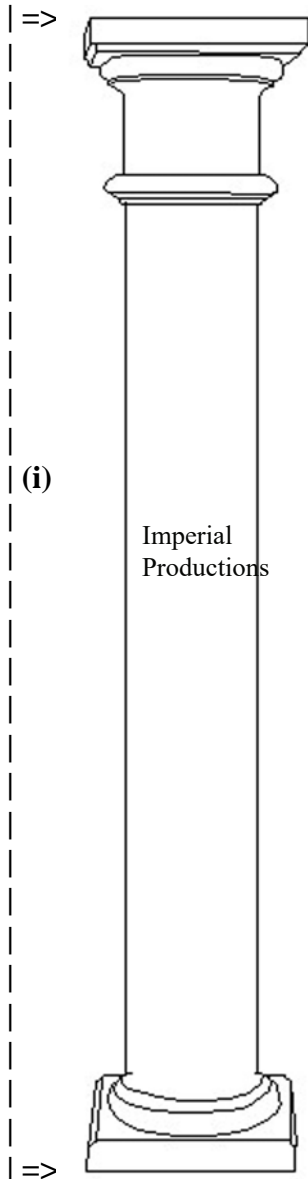

Tuscan Smooth Column

Hardwood IPCNT610P-TCTB

- <= **A** Capital Part 1 (Abacus)
- <= **B** A = Top Square Capital
- <= **C** 13" x 13" x 1-3/4" high
- <= **F1** 33cm x 33cm x 4.4cm
- <= **E** Capital Part 2 (Echinus)
- B = Top Round Capital
- Diameter 12" x 1-3/4" high
- 30.4 x 4.4cm)
- Shaft Part 3
- C = Top Ring
- Diameter 11" (27.9cm)
- F1 = Necking & Top of Shaft
- Diameter 10" (25.4cm)
- E = Astragal
- Diameter 11" (27.9cm)
- F2 = Bottom of Shaft
- Diameter 10" (25.4cm)
- Base Part 4
- G = Bottom Round Torus
- Diameter 12" x 1-3/4" high
- 30.4 x 4.4cm)
- Base Part 5
- H = Bottom Square Plynth
- 13" x 13" x 1-3/4" high
- <= **F2** 33cm x 33cm x 4.4cm
- <= **G**
- <= **H** I = Total Height of 5 Parts
- 6 Feet (72")
- 1.82m

made in 5 Parts from
Quality Hardwoods

Select & Better Grade, Sanded to 120
Kiln Dried to 7-8%, 12 staves
No Centers used, Riff Sawn
Solid Wood

OPTIONS: circle the option

- a) Sold Whole No Splits
- b) Engaged: Split in half all parts to go up against wall or cabinet gable
- c) Engaged: Split Vertically 1/3 & 2/3
- d) 3/4 Wedged for Outside corner

Specify Hardwood

Hardwood walls
1-1/2" (3.8cm)
Inside Top 7" (17.7cm)

* assembly required, all measurements are approximate only

Customization is Available

* All specifications subject to change without notice, Final products & Measurements may vary from this brochure