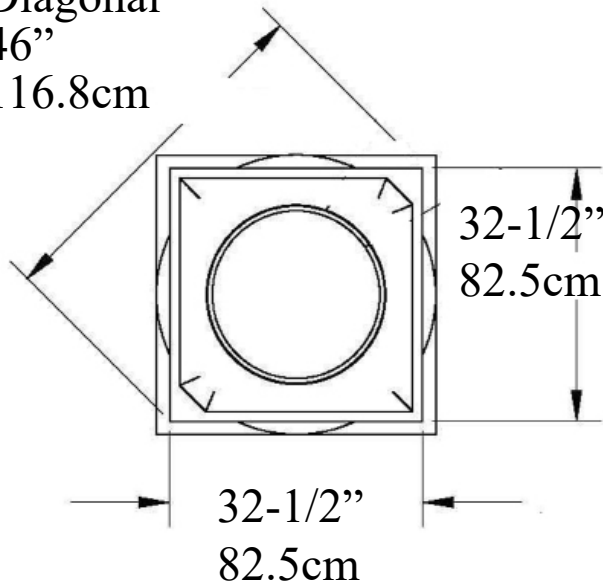

## IPAB24 EconPolymer™

Diagonal  
46"  
116.8cm

Hole fits column shaft  
23-1/2" (59.69cm)  
Circumference 73.82"

Total Height  
15-3/8" (39cm)  
Top Round: call  
Plinth: call

Weight  
25 lb  
11.35 kg

Made from Molds  
Synthetic Polyurethane  
Interior & Exterior Use  
Insect, Rot, Water Resistant  
Same Density as White Pine

\* All specifications subject to change without notice,  
Final products & Measurements may vary from this brochure Manufacturing tolerances +/- 1/8" (.31cm)

**Imperial Productions®**

1-800-399-7585

Imperial Productions & Distribution Inc Toronto / New York