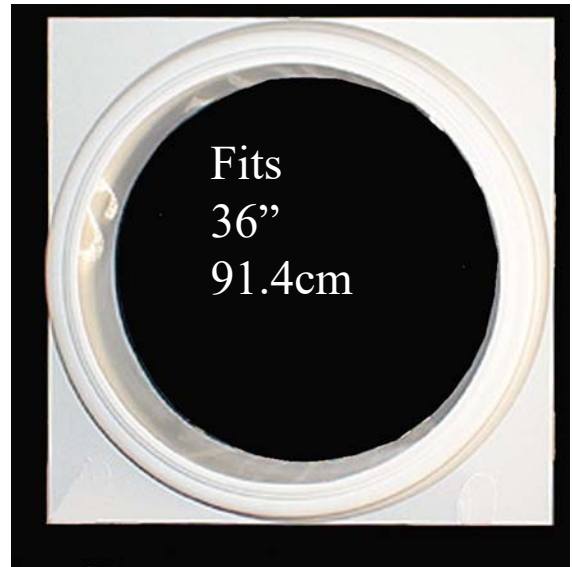

## IPAB36 EconPolymer™

Hole fits column shaft  
36" (91.4cm)  
Circumference 113"

Total Height  
23-1/2" (56.6cm)  
Top Round: call  
Plinth: call

Weight  
100 lb  
45.4 kg

***Made from Molds***  
**Synthetic Polyurethane**  
**Interior & Exterior Use**  
**Insect, Rot, Water Resistant**  
**Same Density as White Pine**