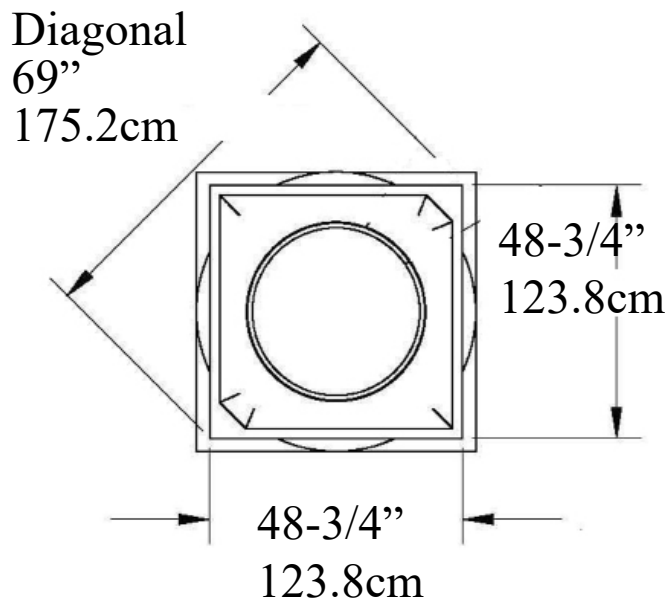

## IPAB36 EconPolymer™

Hole fits column shaft  
36" (91.4cm)  
Circumference 113"

Total Height  
23-1/2" (56.6cm)  
Top Round: call  
Plinth: call

Weight  
100 lb  
45.4 kg

***Made from Molds***  
**Synthetic Polyurethane**  
**Interior & Exterior Use**  
**Insect, Rot, Water Resistant**  
**Same Density as White Pine**

\* All specifications subject to change without notice,  
Final products & Measurements may vary from this brochure Manufacturing tolerences +/- 1/8" (.31cm)

**Imperial Productions®**

1-800-399-7585

Imperial Productions & Distribution Inc Toronto / New York