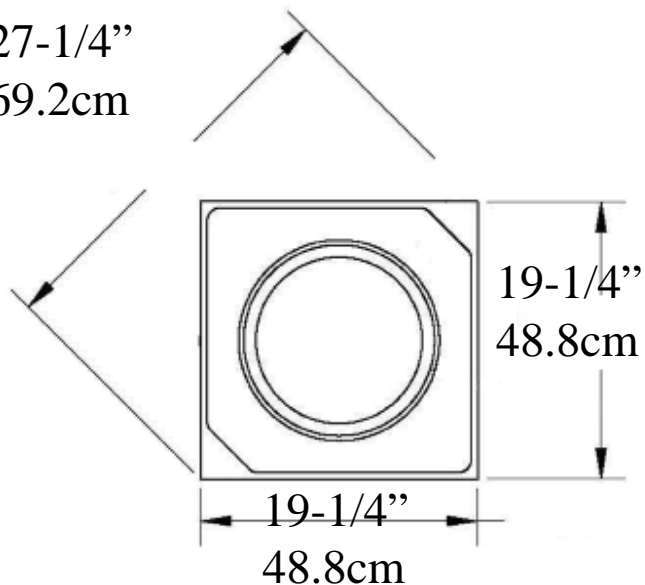

Attic Base

IPPCAB14 PolyComp(FRP)

27-1/4"
69.2cm

Height
Base & Plinth
8-3/8"
21.27 cm

Square Plinth
1-7/8" (4.76cm)
Round
4-1/2" (11.4cm)

Hole 14-3/8" (36.5cm)

Circumference 45.16 inches

Weight 34 lb (15.44 kg)

* All specifications subject to change without notice,
Final products & Measurements may vary from this brochure Manufacturing tolerances +/- 1/8" (.31cm)

Imperial Productions®

1-800-399-7585

Imperial Productions & Distribution Inc Toronto / New York