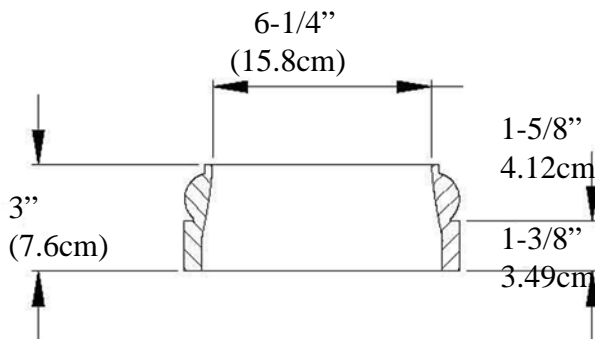

# Tuscan Base IPPCTB06 PolyComp (FRP)

Weight 3 lb (2.26 kg)

\* All specifications subject to change without notice,  
Final products & Measurements may vary from this brochure Manufacturing tolerances  $\pm 1/8"$  (.31cm)