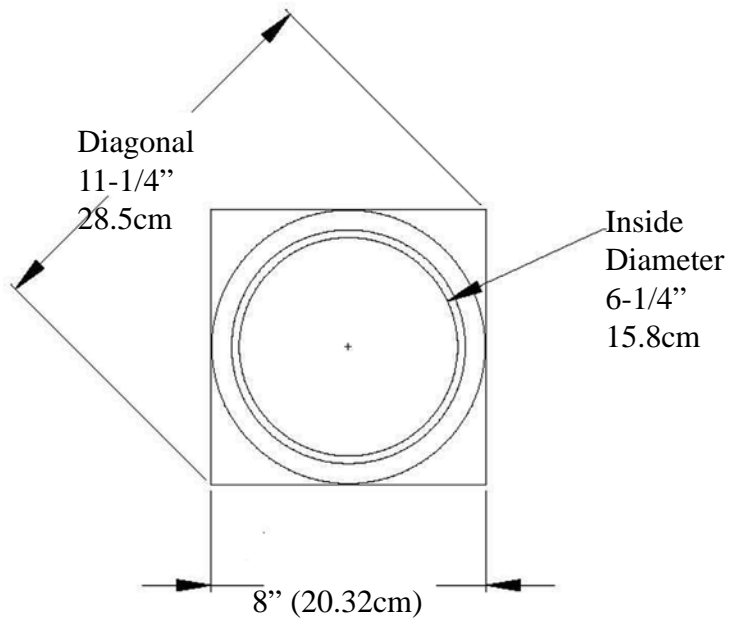

# Tuscan Base IPPCTB06 PolyComp (FRP)

Weight 3 lb (2.26 kg)

\* All specifications subject to change without notice,  
Final products & Measurements may vary from this brochure Manufacturing tolerances  $\pm 1/8"$  (.31cm)