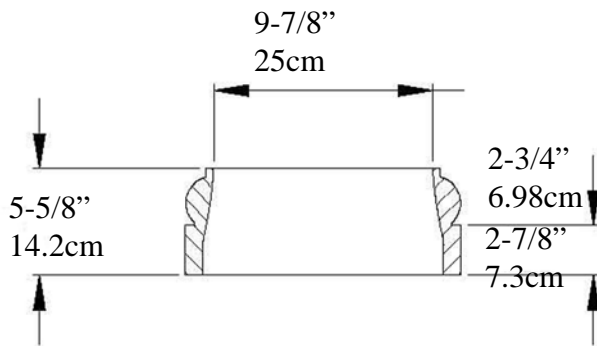

Tuscan Base IPPCTB10 PolyComp (FRP)

Weight 11-1/2 lb (5.22 kg)

* All specifications subject to change without notice,
Final products & Measurements may vary from this brochure Manufacturing tolerences +/- 1/8" (.31cm)