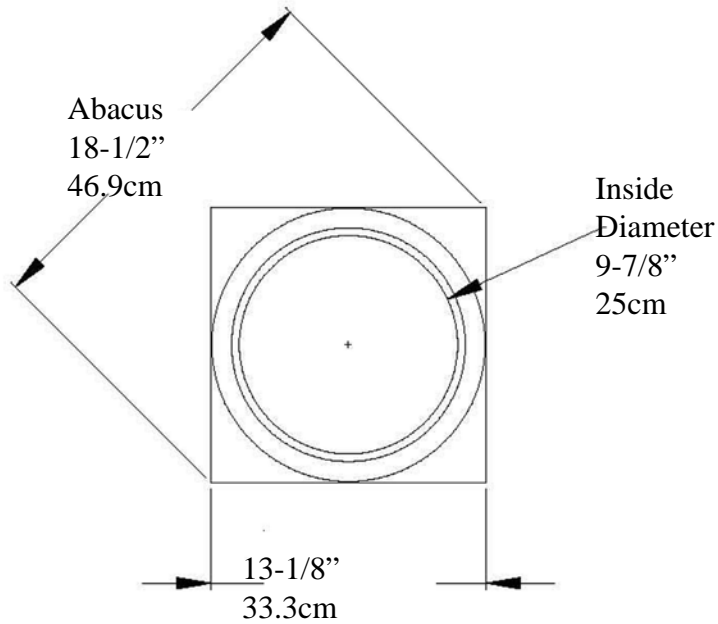

Tuscan Base IPPCTB10 PolyComp (FRP)

Weight 11-1/2 lb (5.22 kg)

* All specifications subject to change without notice,
Final products & Measurements may vary from this brochure Manufacturing tolerences +/- 1/8" (.31cm)